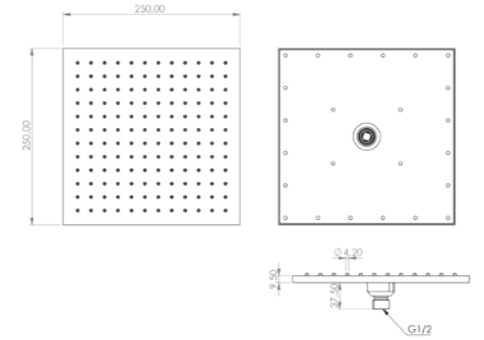

Code	Color
AS 111 304 01	Chrome
AS 111 304 02	Matte Black
AS 111 304 03	Gold (PVD)

METAL OVERHEAD SHOWERS

SQUARE Single Function 24.5x24.5 cm

-304 Quality Stainless Steel

Code	Color
AS 108 101 01	Chrome
AS 108 101 02	Matte Black
AS 108 101 03	Gold (PVD)