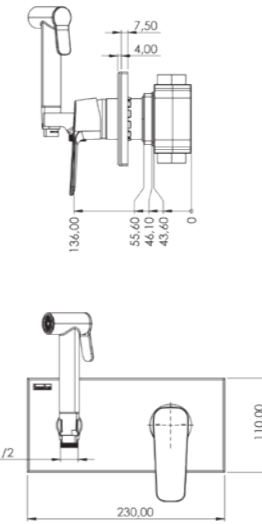

ELSA PRO

ELSA PRO Shut-off Set - Dual Water Inlet

Code	Color
TB 107 110 01	Chrome
TB 107 110 02	Matte Black
TB 107 110 03	Gold (PVD)

Units per Carton | 12