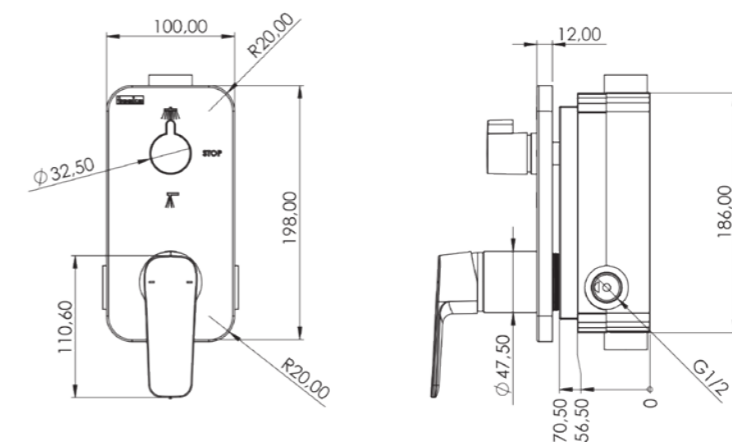

Code	Color
AD 111 210 01	Chrome
AD 111 210 02	Matte Black

Units per Carton | 6