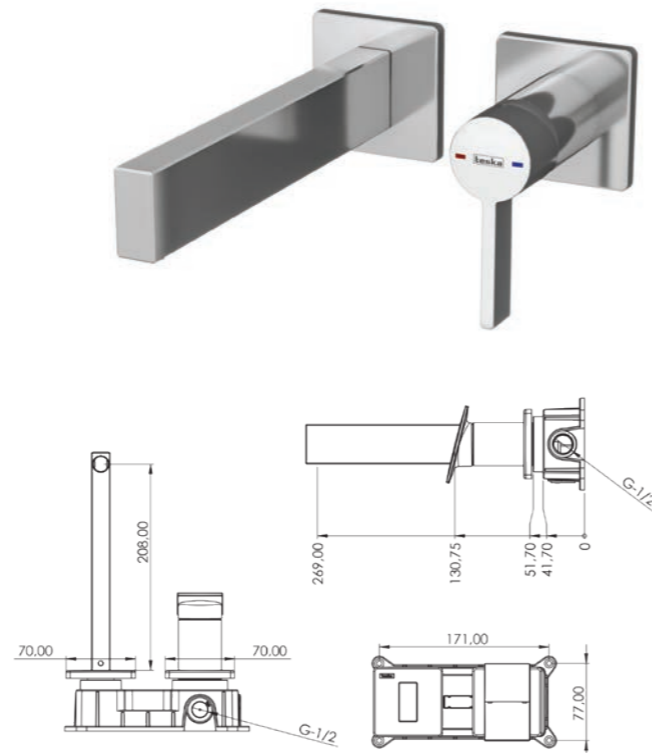

Note: The product may differ from the images in terms of color.

ARTE

ARTE Concealed Bathroom Sink Faucet

- -Brass body
- -Ceramic cartridge
- -Double-component acrylic matte special paint
- -PVD coating (Gold)

Code	Color
LB 118 110 01	Chrome
LB 118 110 02	Matte Black
LB 118 110 03	Gold (PVD)

Units per Carton | 8