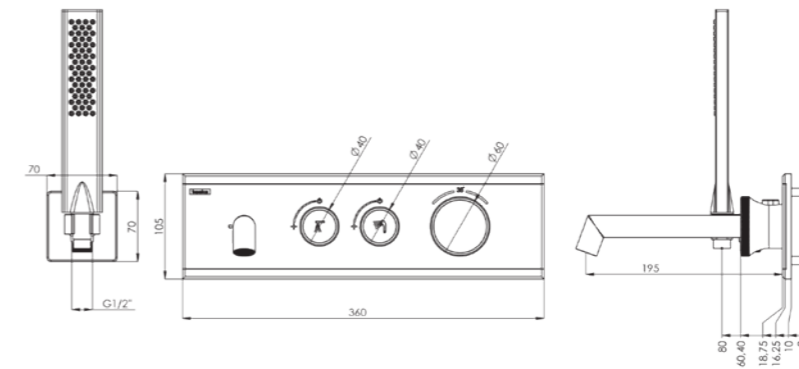

Code	Color
AD 115 220 01	Chrome
AD 115 220 02	Matte Black
AD 115 220 03	Gold (PVD)
AD 115 220 07	Chrome/White Glass
AD 115 220 08	Chrome/Black Glass