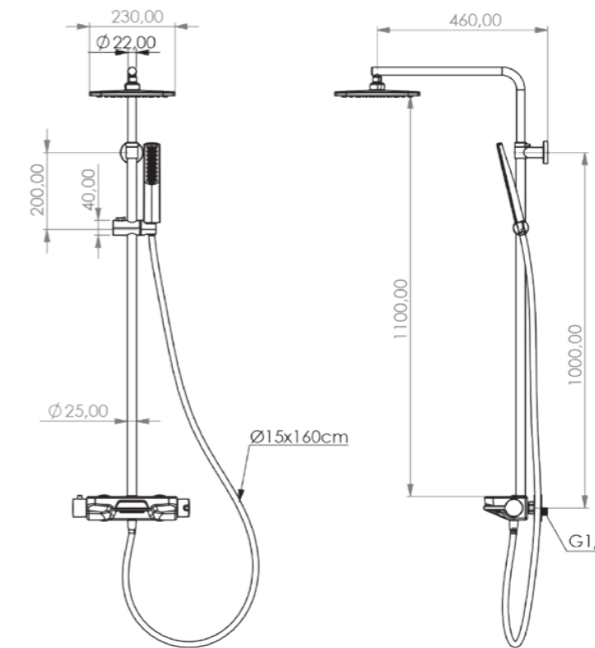

PERLA 3 Way Shower System - Mix

- -304 quality Stainless Steel pipe
- -Tempered extra-clear scratch-resistant glass
- -Ceramic cartridge
- -Dual-component acrylic matte special paint
- -360-degree rotating shower hose (160 cm)
- -Adjustable shower rail height
- -Head shower with adjustable tilt angle

Code	Color
DK 101 310 02	Matte Black
DK 101 310 07	Chrome/White Glass
DK 101 310 08	Chrome/Black Glass

Units per Carton | 6