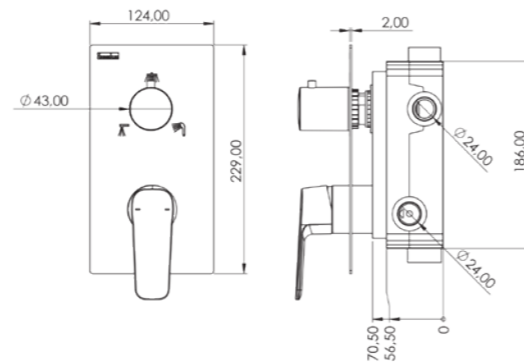

CIERA PRO

CIERA PRO 3 Way Shower System - Mix

- -304 quality Stainless Steel extra-thin mirror
- -PPR-C inner body
- -Ceramic cartridge
- -360-degree rotating shower hose (160 cm)
- -Double-component acrylic matte special paint or PVD
- -Head shower with adjustable tilt angle

Code	Color
AD 106 310 01	Chrome
AD 106 310 02	Matte Black
AD 106 310 03	Gold (PVD)

Units per Carton | 6