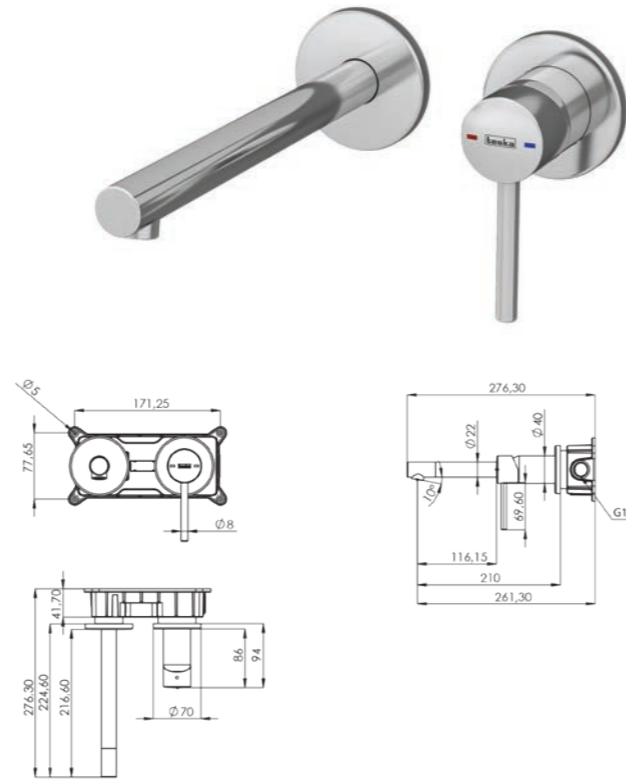

HENZA

HENZA Concealed Bathroom Sink Faucet

- -Brass body
- -Ceramic cartridge
- -Double-component acrylic matte special paint
- -PVD coating (Gold)

Code	Color
LB 120 110 01	Chrome
LB 120 110 02	Matte Black
LB 120 110 03	Gold (PVD)

Units per Carton | 8

Note: The product may differ from the images in terms of color.

QUASAR

QUASAR Concealed Bathroom Sink Faucet

- -Chrome-plate on ABS
- -Tempered extra clear scratch-resistant glass
- -PPR-C inner body
- -Ceramic cartridge
- -Dual-component acrylic matte special paint

Code	Color
LB 122 110 01	Chrome
LB 122 110 02	Matte Black
LB 122 110 07	Chrome/White Glass
LB 122 110 08	Chrome/Black Glass

Units per Carton | 12