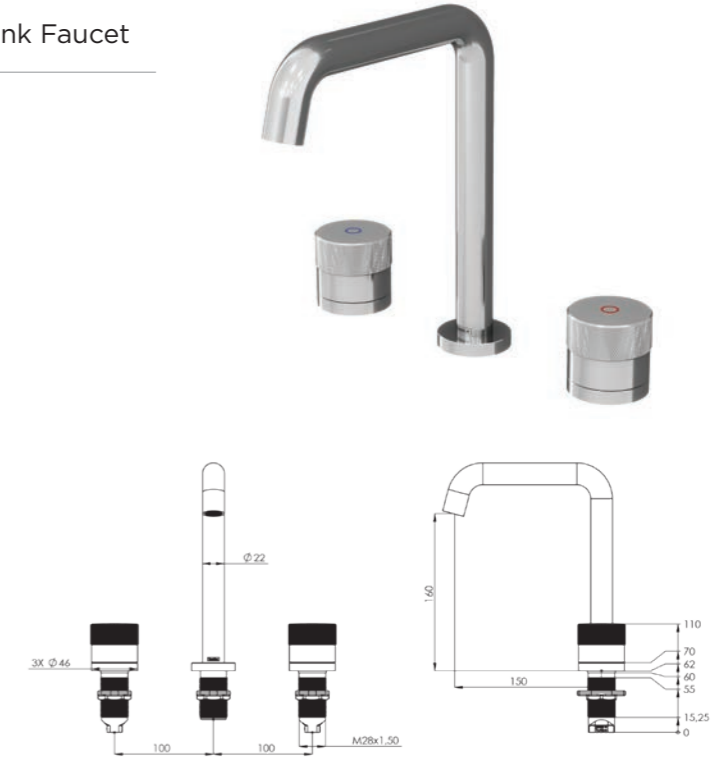

GRANDE PLUS

GRANDE PLUS Concealed Bathroom Sink Faucet

Code	Color
LB 112 110 01	Chrome
LB 112 110 02	Matte Black
LB 112 110 03	Gold (PVD)

Units per Carton | 8