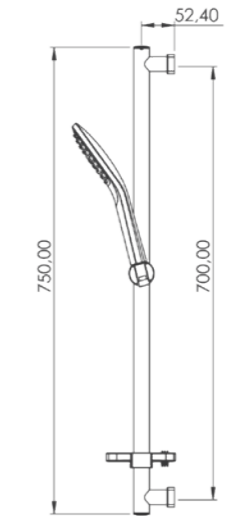

- 304 Quality Stainless Steel Shower Pipe
- 360-degree rotating shower hose (160 cm)
- Dual-component acrylic matte special paint

Note: The product may differ from the images in terms of color.

SHINE 2 Way Shower System - Thermostatic