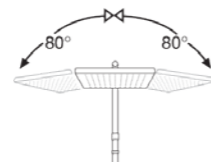

TENA

TENA 2 Way Shower Column - Square

- -304 quality Stainless Steel pipe
- -Push-button diverter
- -Dual-component acrylic matte special paint
- -Two-way (dual flow at the same time)
- -360-degree rotating shower hose (160 cm)
- -Head shower with adjustable tilt angle

Code	Color
DR 101 218 01	Chrome
DR 101 218 02	Matte Black

Units per Carton | 8

TENA

TENA 2 Way Shower Column - Round

- -304 quality Stainless Steel pipe
- -Push-button diverter
- -Dual-component acrylic matte special paint
- -Two-way (dual flow at the same time)
- -360-degree rotating shower hose (160 cm)
- -Head shower with adjustable tilt angle

Code	Color
DR 101 219 01	Chrome
DR 101 219 02	Matte Black

Units per Carton | 8