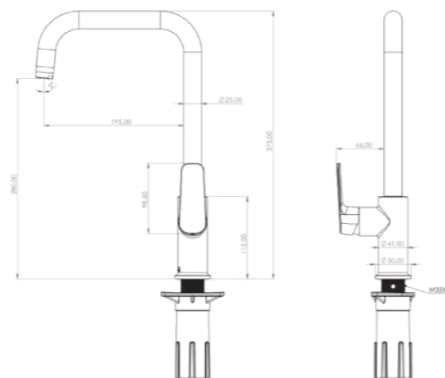

CARMELA

CARMELA Kitchen Sink Faucet

Code	Color
EB 106 110 01	Chrome
EB 106 110 02	Matte Black
EB 106 110 03	Gold (PVD)

Units per Carton | 12

Note: The product may differ from the images in terms of color.