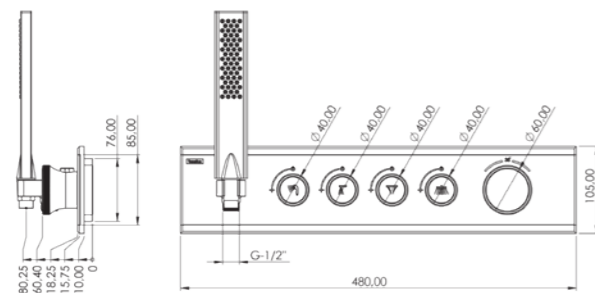

Code	Color
AD 114 421 01	Chrome
AD 114 421 02	Matte Black
AD 114 421 03	Gold (PVD)
AD 114 421 07	Chrome/White Glass
AD 114 421 08	Chrome/Black Glass