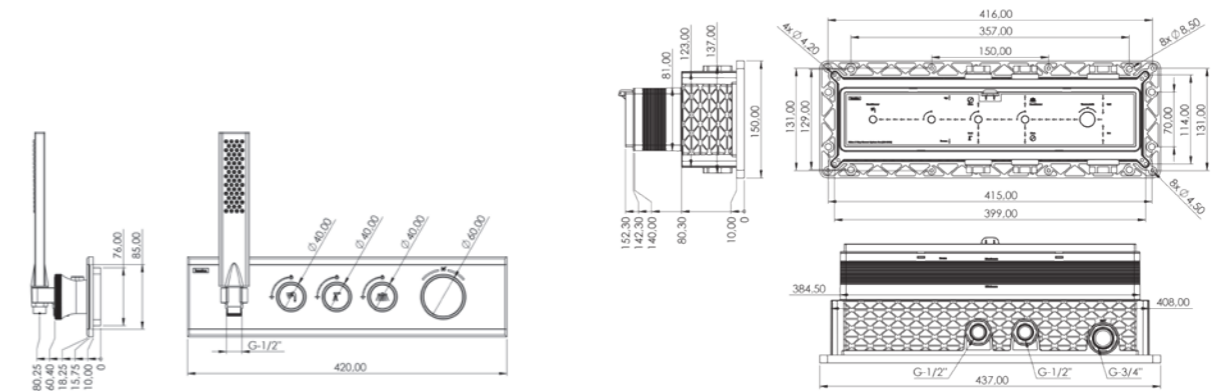

Note: The product may differ from the images in terms of color.