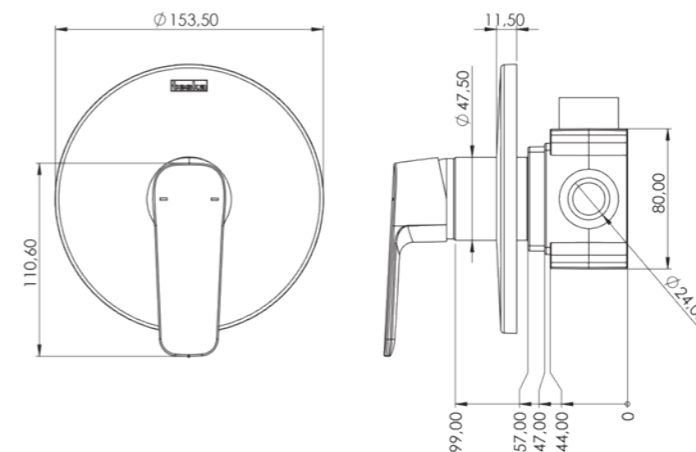

MISIS

MISIS Single-Way Shower System - Round

- -Chrome-plated mirror on ABS
- -PPR-C inner body
- -Ceramic cartridge
- -Dual-component acrylic matte special paint
- -Head shower with adjustable tilt angle

Code	Color
AD 112 118 01	Chrome
AD 112 118 02	Matte Black

Units per Carton | 8