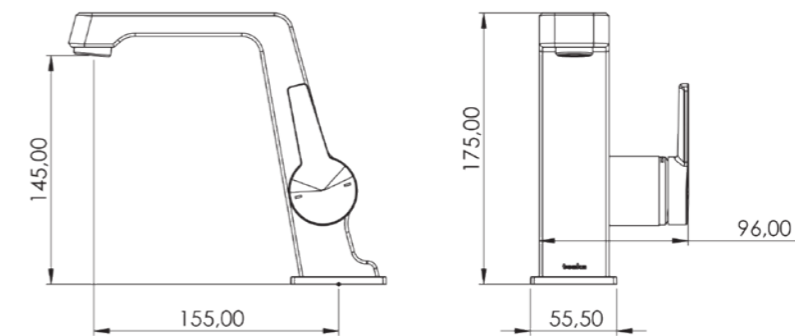

Units per Carton | 8