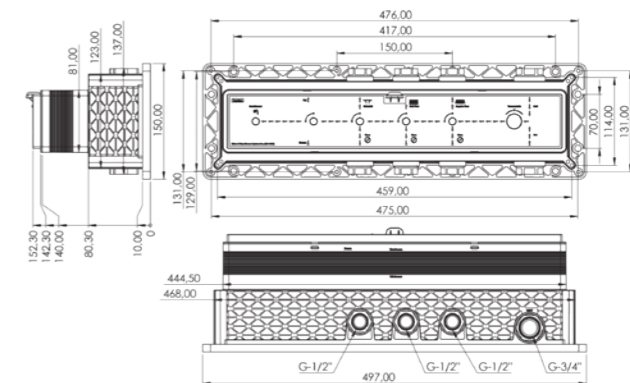

Code	Color
AD 114 420 01	Chrome
AD 114 420 02	Matte Black
AD 114 420 03	Gold (PVD)
AD 114 420 07	Chrome/White Glass
AD 114 420 08	Chrome/Black Glass