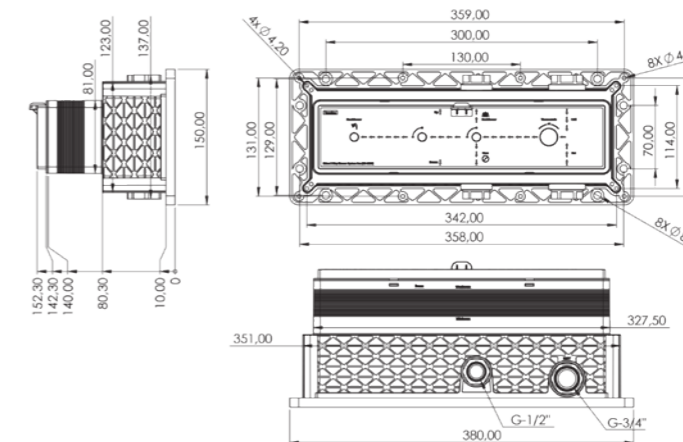

SHINE 2 Way Shower System - Thermostatic

- -Stainless steel panel
- -Polyamide body
- -Thermostatic cartridge
- -Tempered extra-clear scratch-resistant glass
- -Soft-flow brass hand shower
- -360-degree rotating shower hose (160 cm)
- -Dual-component acrylic matte special paint or PVD Gold
- -304 quality stainless steel head shower
- -Water leak-preventive concealed box system

Code	Color
AD 114 220 01	Chrome
AD 114 220 02	Matte Black
AD 114 220 03	Gold (PVD)
AD 114 220 07	Chrome/White Glass
AD 114 220 08	Chrome/Black Glass