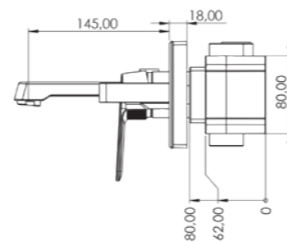

LIFE

LIFE 3 Way Shower System - Mix

- -Chrome-plated mirror on ABS
- -Tempered extra clear scratch-resistant glass
- -Ceramic cartridge
- -PPR-C inner body
- -360-degree rotating shower hose (160 cm)
- -Dual-component acrylic matte special paint
- -Head shower with adjustable tilt angle

Code	Color
AD 103 310 01	Chrome
AD 103 310 02	Matte Black
AD 103 310 07	Chrome/White Glass
AD 103 310 08	Chrome/Black Glass

Units per Carton | 6

LIFE PRO

LIFE PRO 3 Way Shower System - Mix

- -304 quality Stainless Steel extra-thin mirror
- -PPR-C inner body
- -Ceramic cartridge
- -360-degree rotating shower hose (160 cm)
- -Double-component acrylic matte special paint or PVD
- -Head shower with adjustable tilt angle

Code	Color
AD 104 310 01	Chrome
AD 104 310 02	Matte Black
AD 104 310 03	Gold (PVD)

Units per Carton | 6