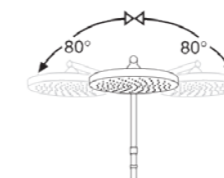

TENA

TENA 2 Way Shower Column - Square

- -304 quality Stainless Steel pipe
- -Push-button diverter
- -Dual-component acrylic matte special paint
- -Two-way (dual flow at the same time)
- -360-degree rotating shower hose (160 cm)
- -Head shower with adjustable tilt angle

Code	Color
DR 101 218 01	Chrome
DR 101 218 02	Matte Black

Units per Carton | 8

TENA

TENA 2 Way Shower Column - Round

- -304 quality Stainless Steel pipe
- -Push-button diverter
- -Dual-component acrylic matte special paint
- -Two-way (dual flow at the same time)
- -360-degree rotating shower hose (160 cm)
- -Head shower with adjustable tilt angle

Code	Color
DR 101 219 01	Chrome
DR 101 219 02	Matte Black

Units per Carton | 8