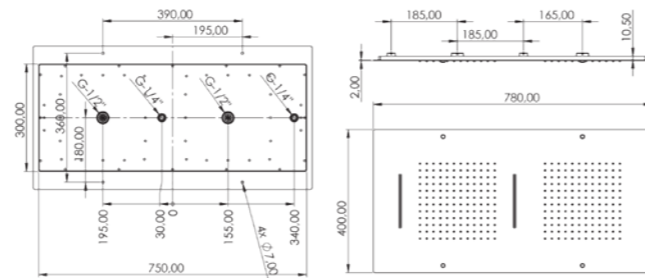

RECTANGULAR - 304 Quality Stainless Steel -Three Function (Waterfall flow - Straight flow - Soft flow)

-304 Quality Stainless Steel
-Three Function (Waterfall flow - Straight flow - Soft flow)

Code	Color
AS 111 304 01	Chrome
AS 111 304 02	Matte Black
AS 111 304 03	Gold (PVD)