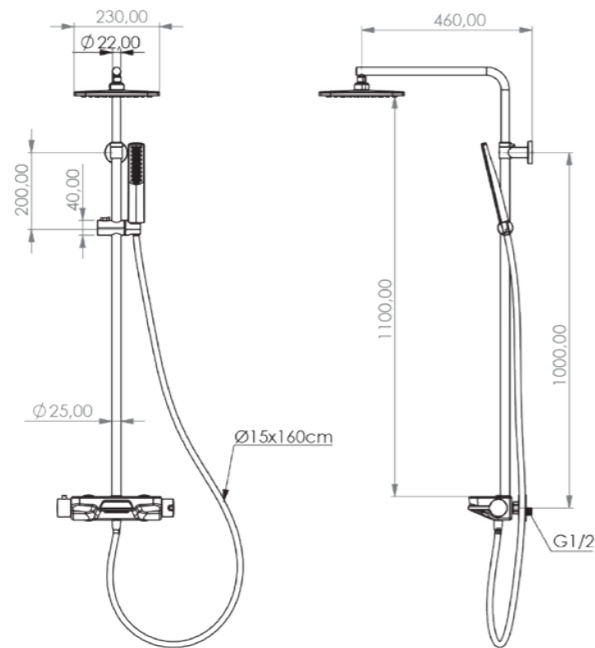

PERLA 3 Way Shower System - Thermostatic

- -304 quality Stainless Steel pipe
- -Tempered extra-clear scratch-resistant glass
- -Thermostatic cartridge
- -Dual-component acrylic matte special paint
- -360-degree rotating shower hose (160 cm)
- -Adjustable shower rail height
- -Head shower with adjustable tilt angle

Thermostatic

Code	Color
DK 101 320 02	Matte Black
DK 101 320 07	Chrome/White Glass
DK 101 320 08	Chrome/Black Glass

Units per Carton | 6