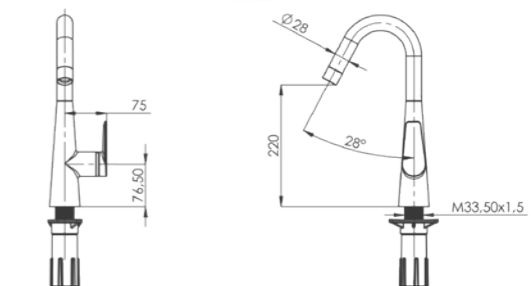

Units per Carton | 12

Chrome

Matte Black

Gold (PVD)

Note: The product may differ from the images in terms of color.