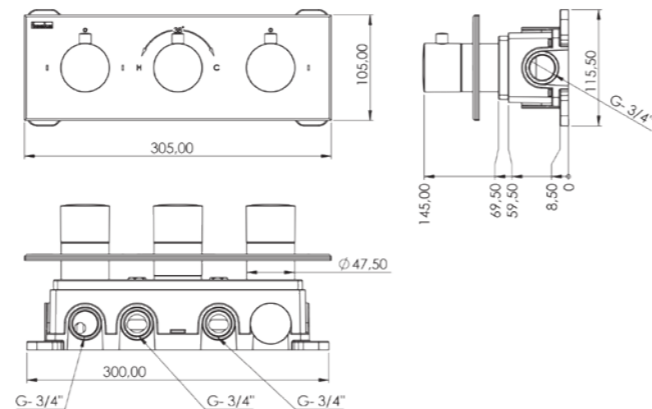

Code	Color
AD 101 320 01	Chrome
AD 101 320 02	Matte Black
AD 101 320 03	Gold (PVD)
AD 101 320 07	Chrome/White Glass
AD 101 320 08	Chrome/Black Glass

Units per Carton | 4