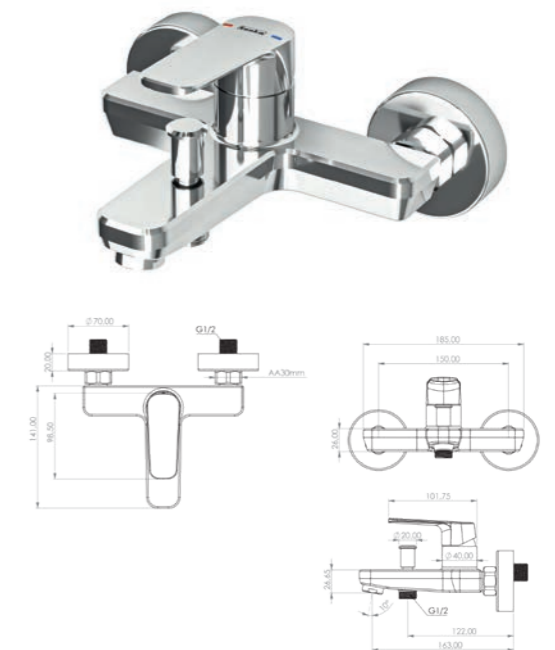

CARMELA

CARMELA Bathroom Mixer - Mix

Code	Color
BB 102 210 01	Chrome
BB 102 210 02	Matte Black

NOVELLA

NOVELLA Bathroom Mixer - Mix

Code	Color
BB 103 210 01	Chrome
BB 103 210 02	Matte Black