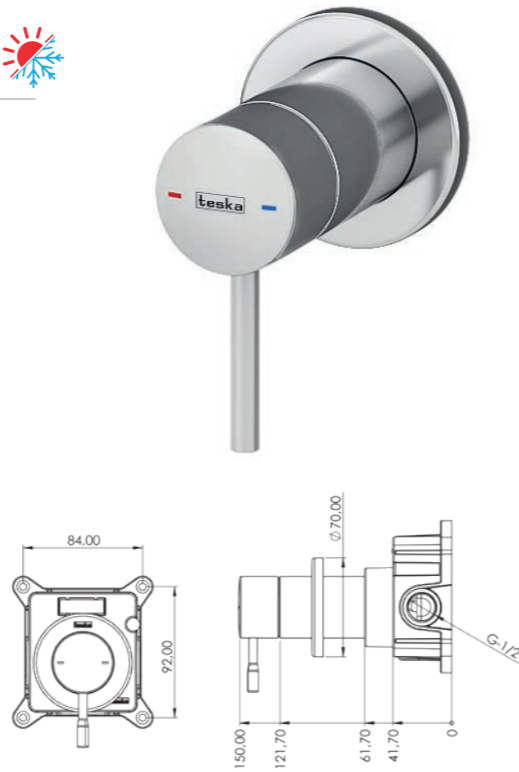

ATLAS Teo

ATLAS Teo Concealed Hot - Cold Shut-off Mixer

- -Brass body
- -Ceramic cartridge
- -Hot-Cold dual water inlet
- -PVD coating (Gold)
- -Double component acrylic matte special paint

Code	Color
TB 110 110 01	Chrome
TB 110 110 02	Matte Black
TB 110 110 03	Gold (PVD)

Units per Carton | 12

ARTE Teo

ARTE Teo Concealed Hot - Cold Shut-off Mixer

Code	Color
TB 111 110 01	Chrome
TB 111 110 02	Matte Black
TB 111 110 03	Gold (PVD)

Units per Carton | 12