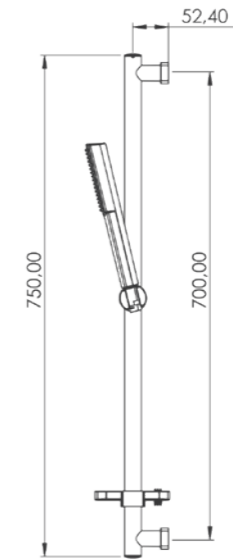

GANJ Shower Column - Stick Hand Shower

Chrome

Matte Black

Code	Color
DR 102 108 01	Chrome
DR 102 108 02	Matte Black

İç Adet | 12