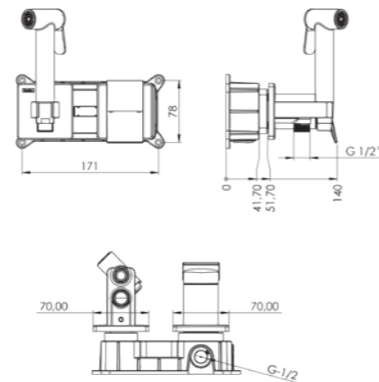

Note: The product may differ from the images in terms of color.

ELSA

ELSA Shut-off Set - Dual Water Inlet

- -304 quality Stainless Steel extra-thin mirror
- -Tempered extra clear scratch-resistant glass
- -PPR-C inner body
- -Hot-Cold dual-water inlet
- -Ceramic cartridge
- -Brass shut-off handle
- -360-degree rotating shower hose (120 cm)
- -PVD coating (Gold)
- -Double-component acrylic matte special paint

Code	Color
TB 108 110 07	Chrome/White Glass
TB 108 110 08	Chrome/Black Glass

Units per Carton | 12