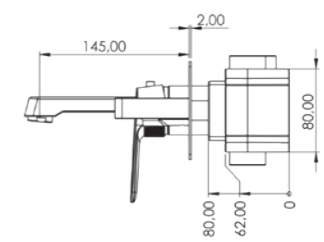

LIFE

LIFE 3 Way Shower System - Mix

- -Chrome-plated mirror on ABS
- -Tempered extra clear scratch-resistant glass
- -Ceramic cartridge
- -PPR-C inner body
- -360-degree rotating shower hose (160 cm)
- -Dual-component acrylic matte special paint
- -Head shower with adjustable tilt angle

Code	Color
AD 103 310 01	Chrome
AD 103 310 02	Matte Black
AD 103 310 07	Chrome/White Glass
AD 103 310 08	Chrome/Black Glass

Units per Carton | 6

LIFE PRO

LIFE PRO 3 Way Shower System - Mix

- -304 quality Stainless Steel extra-thin mirror
- -PPR-C inner body
- -Ceramic cartridge
- -360-degree rotating shower hose (160 cm)
- -Double-component acrylic matte special paint or PVD
- -Head shower with adjustable tilt angle

Code	Color
AD 104 310 01	Chrome
AD 104 310 02	Matte Black
AD 104 310 03	Gold (PVD)

Units per Carton | 6