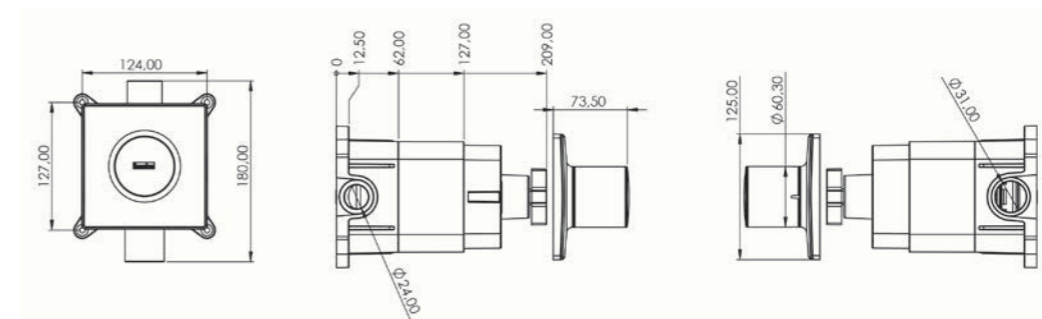

COMPLEMENTARY PRODUCTS

Ø25-400 mm Stainless Steel Wall-Mounted Ceiling Shower Pipe - **Round**

Code	Color
AS 129 409 01	Chrome
AS 129 409 02	Matte Black
AS 129 409 03	Gold (PVD)

Ø25-400 mm Stainless Steel Wall-Mounted Head Shower Pipe - **Square**

Code	Color
AS 128 408 01	Chrome
AS 128 408 02	Matte Black
AS 128 408 03	Gold (PVD)

Pop-Up Sink Plug

Code	Color
AS 134 100 01	Chrome
AS 134 100 02	Matte Black
AS 134 100 03	Gold (PVD)

Stainless Steel-Brass Sink Siphon

Code	Color
AS 135 100 01	Chrome
AS 135 100 02	Matte Black
AS 135 100 03	Gold (PVD)

ABS Straight Bracket

Code	Color
AS 123 100 01	Chrome
AS 123 100 02	Matte Black

TURBO Valve

TURBO Valve

Code	Color
VN 100 110 01	Chrome

Units per Carton | 12