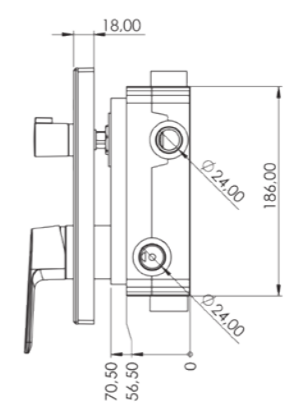

Units per Carton | 6