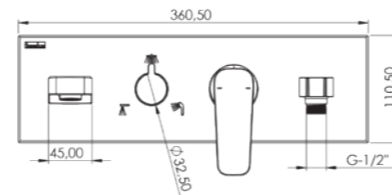

LIFE

LIFE 3 Way Shower System - Mix

- -Chrome-plated mirror on ABS
- -Tempered extra clear scratch-resistant glass
- -Ceramic cartridge
- -PPR-C inner body
- -360-degree rotating shower hose (160 cm)
- -Dual-component acrylic matte special paint
- -Head shower with adjustable tilt angle

Code	Color
AD 103 310 01	Chrome
AD 103 310 02	Matte Black
AD 103 310 07	Chrome/White Glass
AD 103 310 08	Chrome/Black Glass

Units per Carton | 6

LIFE PRO

LIFE PRO 3 Way Shower System - Mix

- -304 quality Stainless Steel extra-thin mirror
- -PPR-C inner body
- -Ceramic cartridge
- -360-degree rotating shower hose (160 cm)
- -Double-component acrylic matte special paint or PVD
- -Head shower with adjustable tilt angle

Code	Color
AD 104 310 01	Chrome
AD 104 310 02	Matte Black
AD 104 310 03	Gold (PVD)

Units per Carton | 6