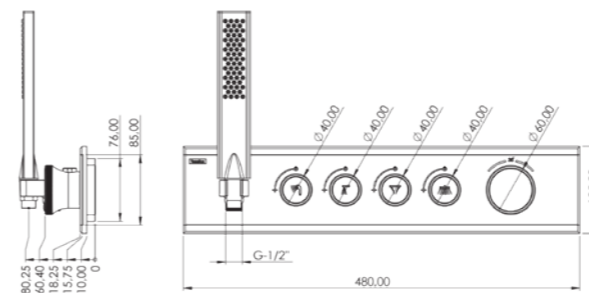

Code	Color
AD 114 420 01	Chrome
AD 114 420 02	Matte Black
AD 114 420 03	Gold (PVD)
AD 114 420 07	Chrome/White Glass
AD 114 420 08	Chrome/Black Glass