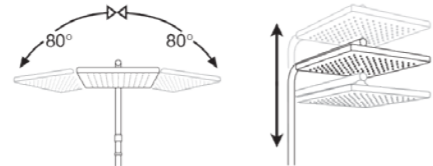

PIANO

PIANO 3 Way Shower System - Thermostatic

- 304 quality Stainless Steel pipe
- Thermostatic cartridge
- Dual-component acrylic matte special paint
- 360-degree rotating shower hose (160 cm)
- Adjustable shower rail height
- Head shower with adjustable tilt angle