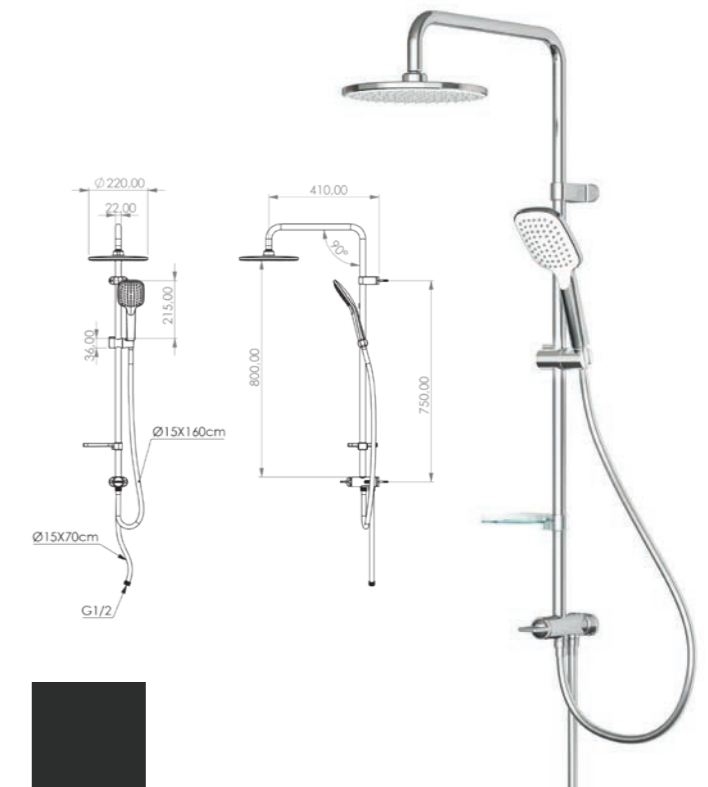

Code	Color
DK 102 320 01	Chrome
DK 102 320 02	Matte Black

ESTELLA 3 Way Shower System - Mix

- 304 quality Stainless Steel pipe
- Ceramic cartridge
- Dual-component acrylic matte special paint
- 360-degree rotating shower hose (160 cm)
- Adjustable shower rail height
- Head shower with adjustable tilt angle

Code	Color
DK 102 310 01	Chrome
DK 102 310 02	Matte Black

 Units per Carton | 6

Note: The product may differ from the images in terms of color.

JOY

JOY 2 Way Shower Column - Square

- 304 quality Stainless Steel pipe-Push-button diverter
- Dual-component acrylic matte special paint
- 360-degree rotating shower hose (160 cm)
- Head shower with adjustable tilt angle

Code	Color
DR 103 218 01	Chrome
DR 103 218 02	Matte Black

JOY 2 Way Shower Column - Round

- 304 quality Stainless Steel pipe-Push-button diverter
- Dual-component acrylic matte special paint
- 360-degree rotating shower hose (160 cm)
- Head shower with adjustable tilt angle

Code	Color
DR 103 219 01	Chrome
DR 103 219 02	Matte Black

 Units per Carton | 6

Chrome

Matte Black

Note: The product may differ from the images in terms of color.

TENA

TENA 2 Way Shower Column - Square

- 304 quality Stainless Steel pipe
- Push-button diverter
- Dual-component acrylic matte special paint
- Two-way (dual flow at the same time)
- 360-degree rotating shower hose (160 cm)
- Head shower with adjustable tilt angle