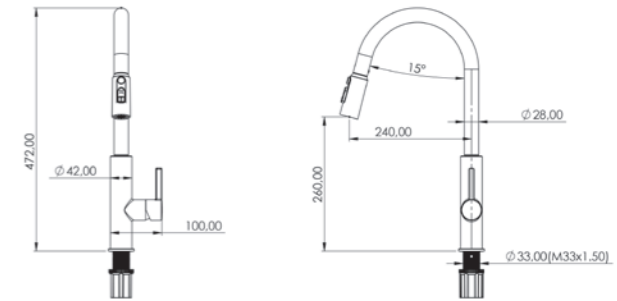

MIMOZA

MIMOZA Kitchen Sink Faucet

Code	Color
EB 103 110 01	Chrome
EB 103 110 02	Matte Black
EB 103 110 03	Gold (PVD)