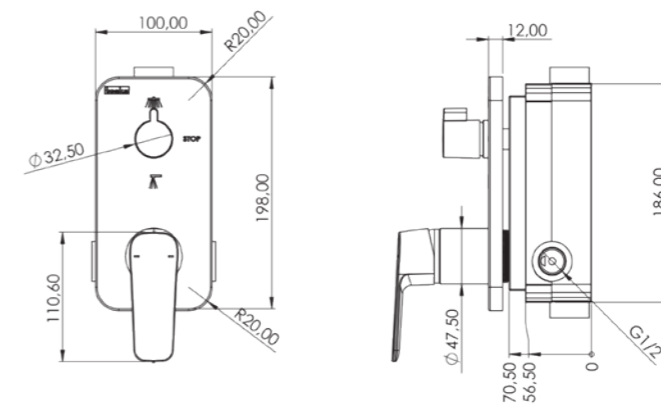

AGORA

AGORA 2+1 Way Shower System - Mix

- -Chrome-plated mirror on ABS
- -PPR-C inner body
- -Ceramic cartridge
- -360-degree rotating shower hose (160 cm)
- -Dual-component acrylic matte special paint
- -Head shower with adjustable tilt angle

Code	Color
AD 109 310 01	Chrome
AD 109 310 02	Matte Black

Units per Carton | 6