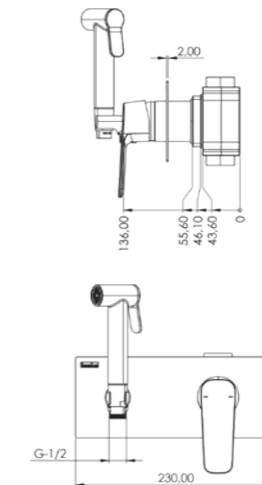

Units per Carton | 12

Note: The product may differ from the images in terms of color.

ALIA

ALIA Shut-off Set - Dual Water Inlet

- Chrome-plate on ABS
- PPR-C inner body
- Hot-Cold dual-water inlet
- Ceramic cartridge
- Brass shut-off handle
- 360-degree rotating shower hose (120 cm)
- PVD coating (Gold)
- Double-component acrylic matte special paint