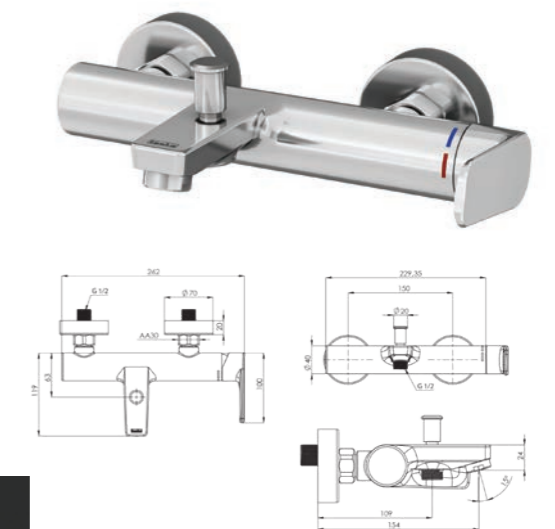

Units per Carton | 12

Note: The product may differ from the images in terms of color.