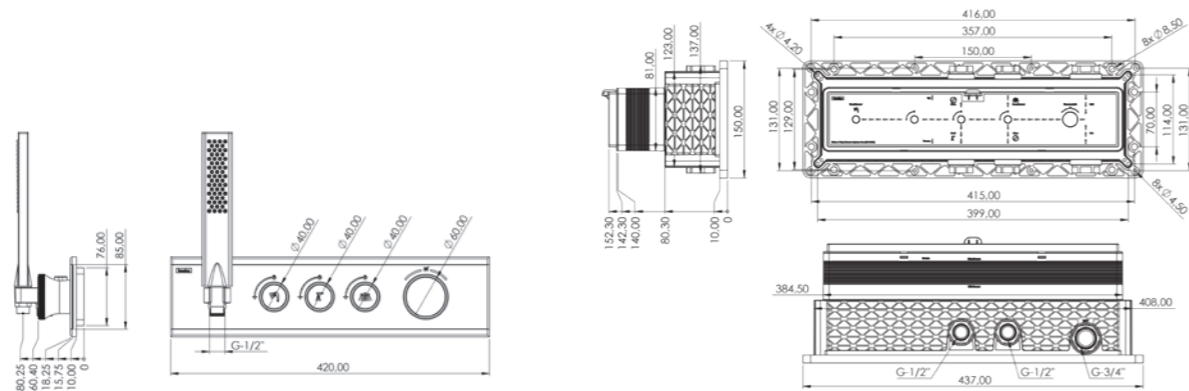

Note: The product may differ from the images in terms of color.

SHINE

SHINE 3 Way Shower System - Thermostatic

- -Stainless steel panel
- -Polyamide body
- -Thermostatic cartridge
- -Tempered extra-clear scratch-resistant glass
- -Soft-flow brass hand shower
- -360-degree rotating shower hose (160 cm)
- -Dual-component acrylic matte special paint or PVD Gold
- -304 quality stainless steel head shower
- -Water leak-preventive concealed box system