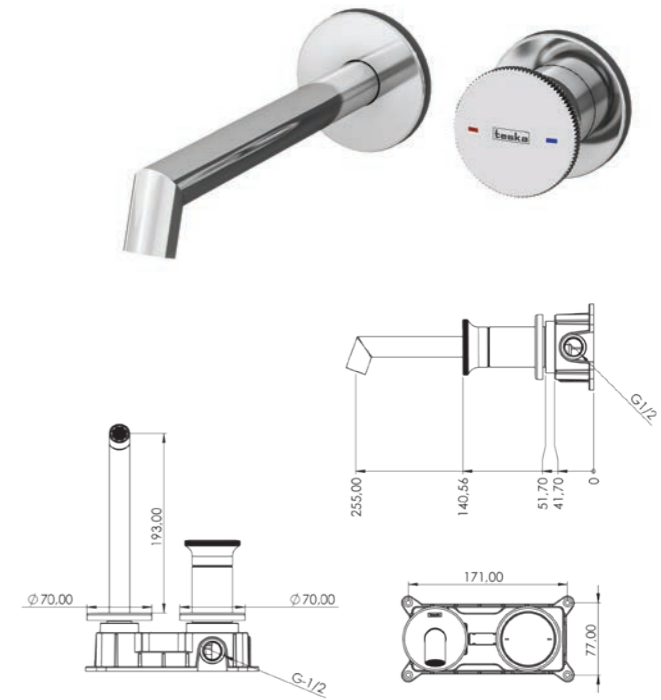

ATLAS

ATLAS Concealed Bathroom Sink Faucet

Code	Color
LB 119 110 01	Chrome
LB 119 110 02	Matte Black
LB 119 110 03	Gold (PVD)

Units per Carton | 8