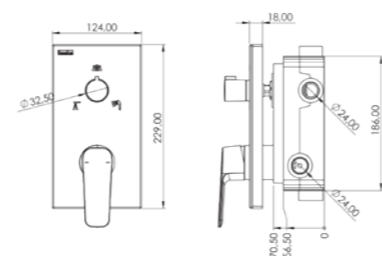

Note: The product may differ from the images in terms of color.

CONCEALED BATHROOM MIXERS

PPR-C BODY