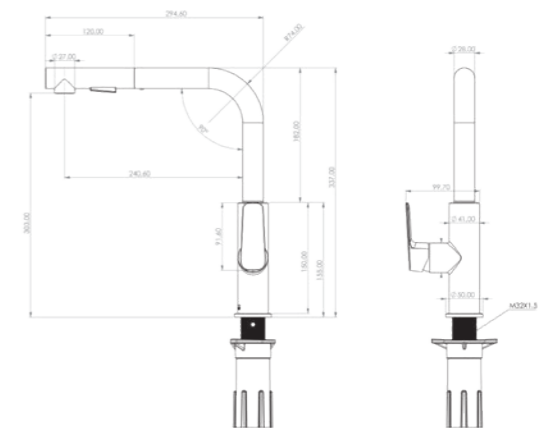

LAVIN

LAVIN Kitchen Sink Faucet with pull-out sprayer

Code	Color
EB 104 110 01	Chrome
EB 104 110 02	Matte Black
EB 104 110 03	Gold (PVD)

Units per Carton | 12