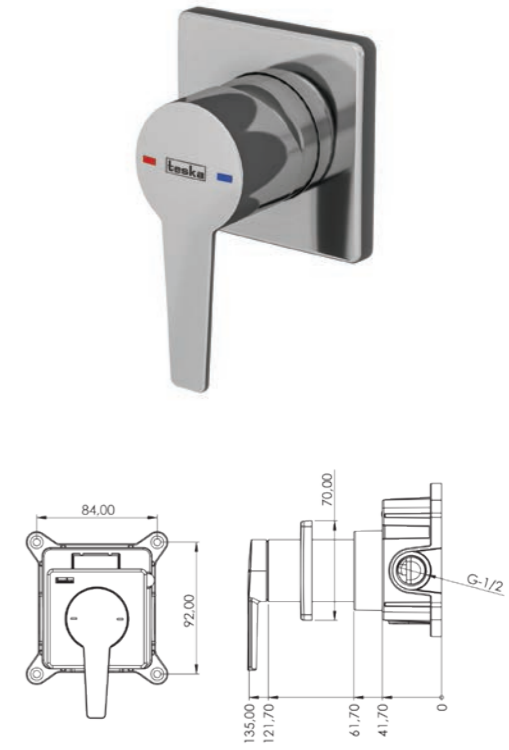

ALAX Teo

ALAX Teo Concealed Hot - Cold Shut-off Mixer

Code	Color
TB 113 110 01	Chrome
TB 113 110 02	Matte Black
TB 113 110 03	Gold (PVD)

Units per Carton | 12