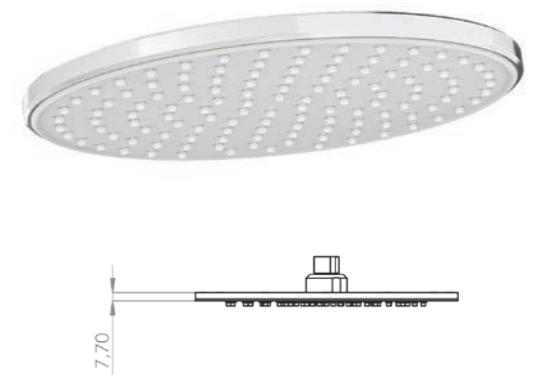

NEW RADIUS Slim Overhead Shower 23x23 cm

- -Chrome plating on ABS
- -Single Function

Code	Color
AS 117 103 11	Chrome White
AS 117 103 12	Chrome Black
AS 117 103 02	Matte Black
AS 117 103 03	Gold (PVD)