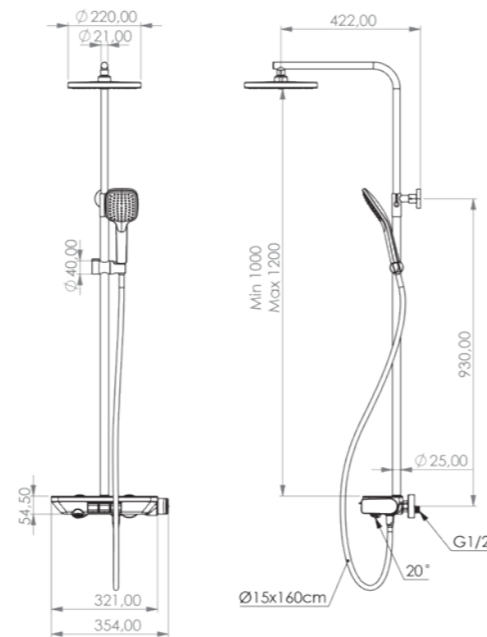

PIANO

PIANO 3 Way Shower System - Thermostatic

- 304 quality Stainless Steel pipe
- Thermostatic cartridge
- Dual-component acrylic matte special paint
- 360-degree rotating shower hose (160 cm)
- Adjustable shower rail height
- Head shower with adjustable tilt angle

Code	Color
DK 103 320 23	Chrome / Mirror
DK 103 320 02	Black

Units per Carton | 6

Thermostatic

PIANO

PIANO 3 Way Shower System - Mix

- 304 quality Stainless Steel pipe
- Ceramic cartridge
- Dual-component acrylic matte special paint
- 360-degree rotating shower hose (160 cm)
- Adjustable shower rail height
- Head shower with adjustable tilt angle

Code	Color
DK 103 310 23	Chrome / Mirror
DK 103 310 02	Black

Units per Carton | 6