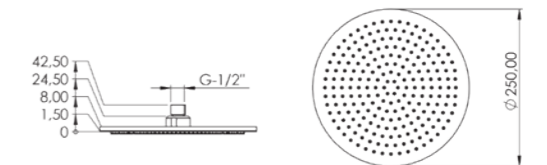

Code	Color
AS 109 102 01	Chrome
AS 109 102 02	Matte Black
AS 109 102 03	Gold (PVD)