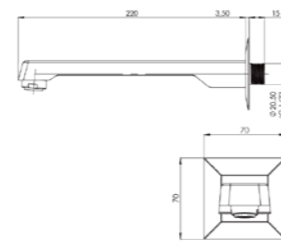

COMPLEMENTARY PRODUCTS

Square Straight Brass Spout

Code	Color
AS 118 108 01	Chrome
AS 118 108 02	Matte Black
AS 118 108 03	Gold (PVD)

Square Straight Extra Long Brass Spout (220 mm)

Code	Color
AS 119 108 01	Chrome
AS 119 108 02	Matte Black
AS 119 108 03	Gold (PVD)