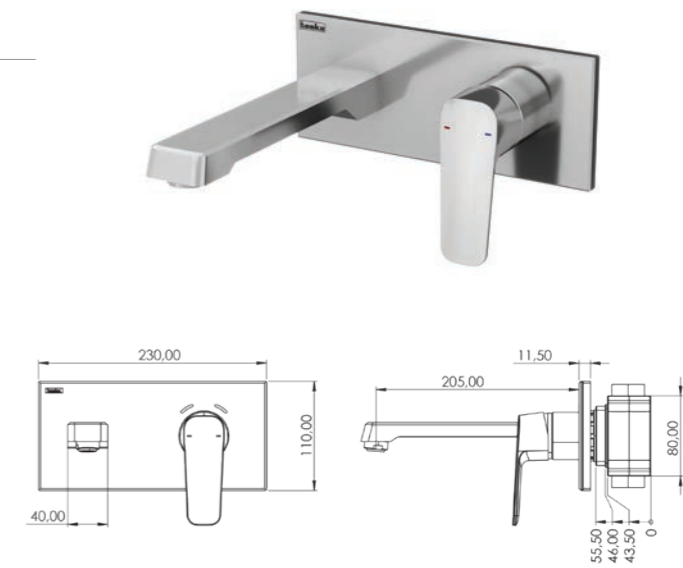

QUASAR PRO

QUASAR PRO Concealed Bathroom Sink Faucet

- -304 quality Stainless Steel extra-thin mirror
- -PPR-C inner body
- -Ceramic cartridge
- -Dual-component acrylic matte special paint
- -PVD coating (Gold)

Code	Color
LB 121 110 01	Chrome
LB 121 110 02	Matte Black
LB 121 110 03	Gold (PVD)

Units per Carton | 12