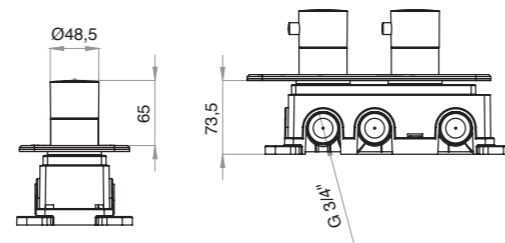

Note: The product may differ from the images in terms of color.

CONCEALED BATHROOM MIXERS

BRASS BODY