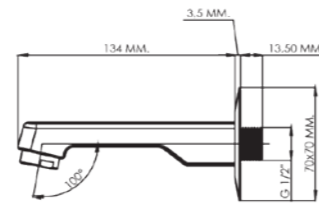

COMPLEMENTARY PRODUCTS

Square Straight Brass Spout

Code	Color
AS 118 108 01	Chrome
AS 118 108 02	Matte Black
AS 118 108 03	Gold (PVD)

Square Straight Extra Long Brass Spout (220 mm)

Code	Color
AS 119 108 01	Chrome
AS 119 108 02	Matte Black
AS 119 108 03	Gold (PVD)