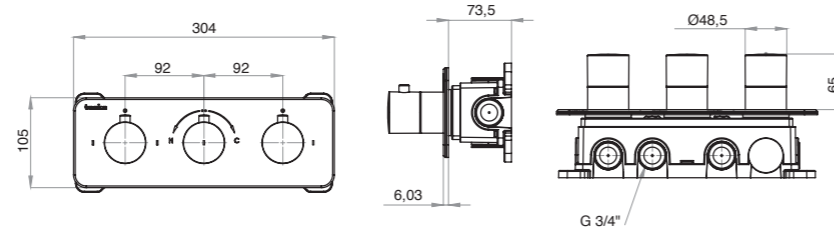

Units per Carton | 6

2 Way Concealed Bathroom Mixer - Teona

Code	Color
PB 102 221 01	Chrome
PB 102 221 02	Matte Black
PB 102 221 03	Gold (PVD)
PB 102 221 07	Chrome/White Glass
PB 102 221 08	Chrome/Black Glass