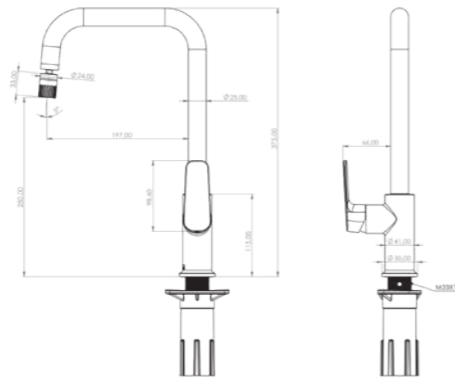

CARMELA

CARMELA Functional Kitchen Sink Faucet

Code	Color
EB 106 210 01	Chrome
EB 106 210 02	Matte Black