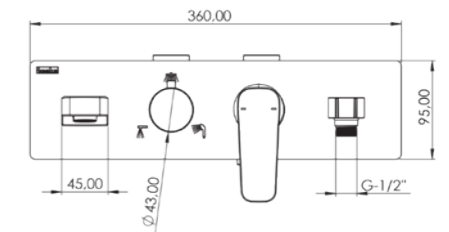

LIFE

LIFE 3 Way Shower System - Mix

- -Chrome-plated mirror on ABS
- -Tempered extra clear scratch-resistant glass
- -Ceramic cartridge
- -PPR-C inner body
- -360-degree rotating shower hose (160 cm)
- -Dual-component acrylic matte special paint
- -Head shower with adjustable tilt angle

Code	Color
AD 103 310 01	Chrome
AD 103 310 02	Matte Black
AD 103 310 07	Chrome/White Glass
AD 103 310 08	Chrome/Black Glass

Units per Carton | 6

LIFE PRO

LIFE PRO 3 Way Shower System - Mix

- -304 quality Stainless Steel extra-thin mirror
- -PPR-C inner body
- -Ceramic cartridge
- -360-degree rotating shower hose (160 cm)
- -Double-component acrylic matte special paint or PVD
- -Head shower with adjustable tilt angle

Code	Color
AD 104 310 01	Chrome
AD 104 310 02	Matte Black
AD 104 310 03	Gold (PVD)

Units per Carton | 6