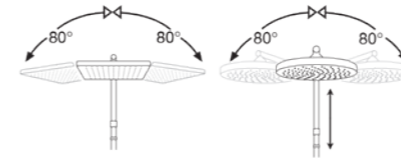

ESTELLA 3 Way Shower System - Mix

- -304 quality Stainless Steel pipe
- -Ceramic cartridge
- -Dual-component acrylic matte special paint
- -360-degree rotating shower hose (160 cm)
- -Adjustable shower rail height
- -Head shower with adjustable tilt angle

Code	Color
DK 102 310 01	Chrome
DK 102 310 02	Matte Black

Units per Carton | 6