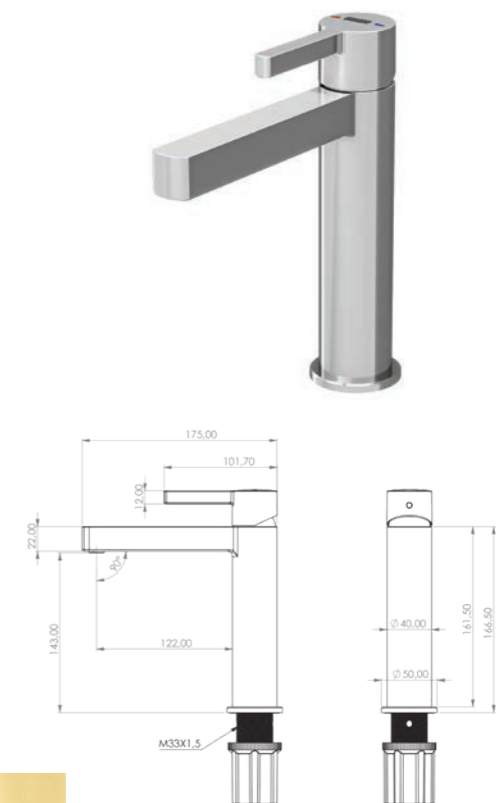

Note: The product may differ from the images in terms of color.