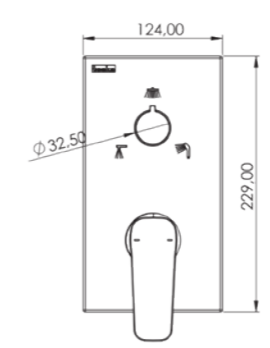

Units per Carton | 6