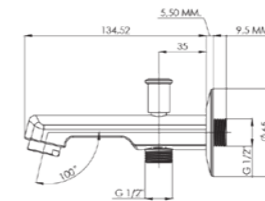

Round Brass Spout With Diverter

Code	Color
AS 122 109 01	Chrome
AS 122 109 02	Matte Black
AS 122 109 03	Gold (PVD)

Note: The product may differ from the images in terms of color.