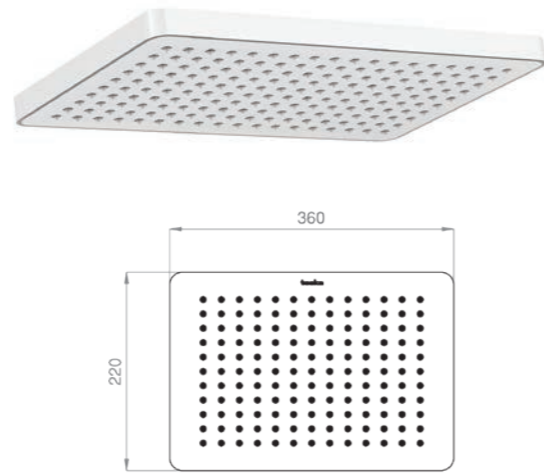

ABS OVERHEAD SHOWERS

RECTANGULAR Overhead Shower 36x22 cm

- -Chrome plating on ABS
- -Single Function

Code	Color
AS 113 104 11	Chrome White
AS 113 104 12	Chrome Black
AS 113 104 02	Matte Black
AS 113 104 03	Gold (PVD)

SQUARE Overhead Shower 25x25 cm

- -Chrome plating on ABS
- -Single Function

Code	Color
AS 114 101 11	Chrome White
AS 114 101 12	Chrome Black
AS 114 101 02	Matte Black
AS 114 101 03	Gold (PVD)