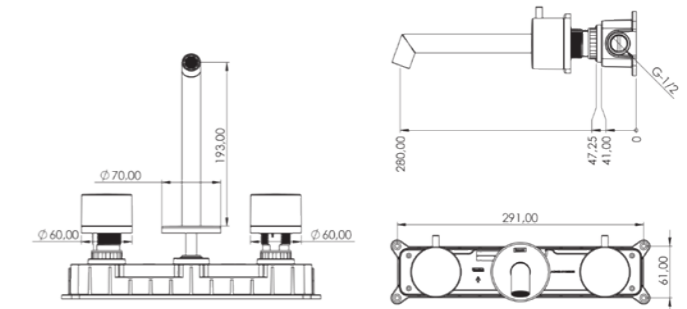

Units per Carton | 8