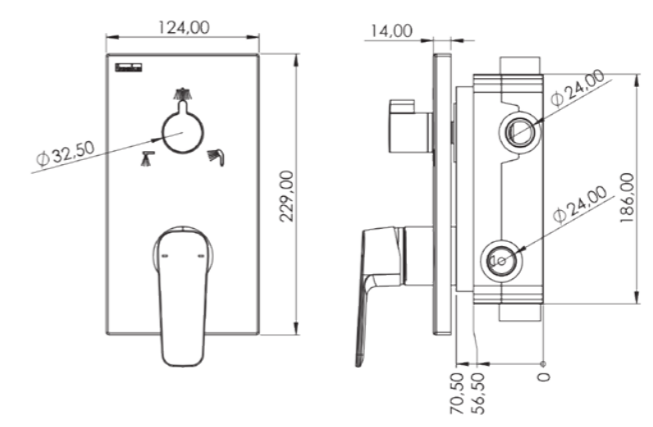

Note: The product may differ from the images in terms of color.