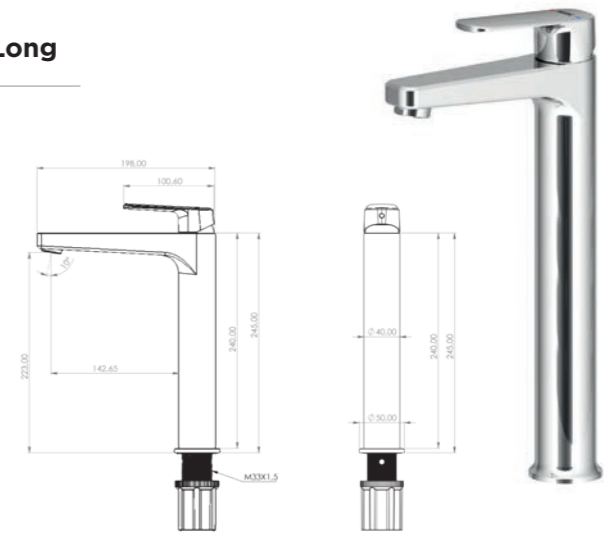

CARMELA Leo L

CARMELA Leo L Bathroom Sink Faucet - Long

Code	Color
LB 109 112 01	Chrome
LB 109 112 02	Matte Black
LB 109 112 03	Gold (PVD)