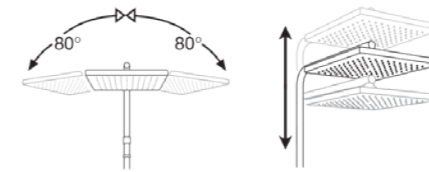

Thermostatic

Code	Color
DK 101 320 02	Matte Black
DK 101 320 07	Chrome/White Glass
DK 101 320 08	Chrome/Black Glass

Units per Carton | 6

PERLA 3 Way Shower System - Mix

- 304 quality Stainless Steel pipe
- Tempered extra-clear scratch-resistant glass
- Ceramic cartridge
- Dual-component acrylic matte special paint
- 360-degree rotating shower hose (160 cm)
- Adjustable shower rail height
- Head shower with adjustable tilt angle