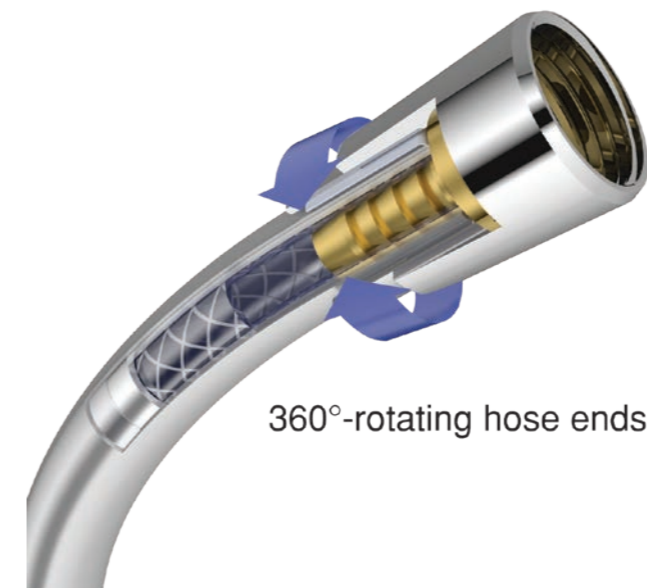

SMART FLEX®

A first in Turkey, **100%** locally produced by Teska

1. Heat and pressure-resistant inner layer
2. Fiber interlayer
3. Pressure-resistant outer layer
4. Chrome plating
5. Scratch-resistant, easy-to-clean final coating