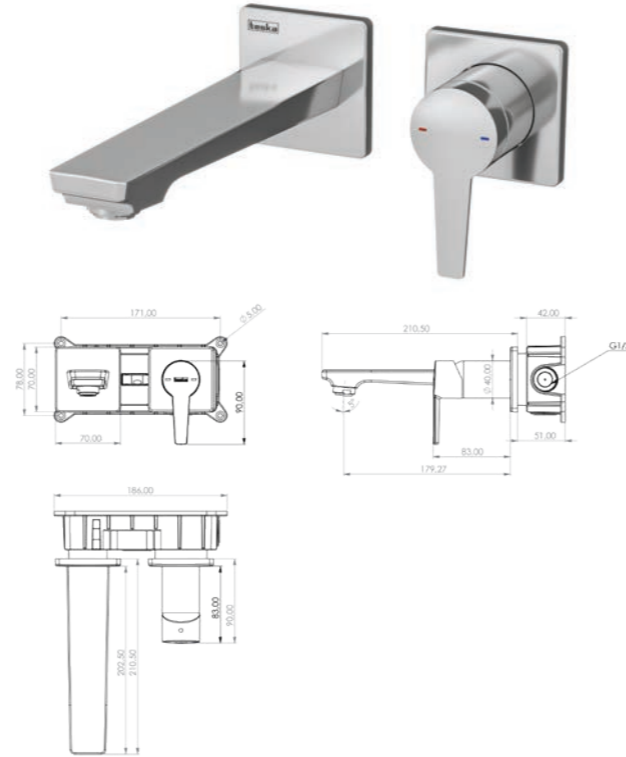

LIVA

LIVA Concealed Bathroom Sink Faucet

- -Brass body
- -Ceramic cartridge
- -Double-component acrylic matte special paint
- -PVD coating (Gold)

Code	Color
LB 116 110 01	Chrome
LB 116 110 02	Matte Black
LB 116 110 03	Gold (PVD)

Units per Carton | 8

ALAX

ALAX Concealed Bathroom Sink Faucet

Code	Color
LB 117 110 01	Chrome
LB 117 110 02	Matte Black
LB 117 110 03	Gold (PVD)

Units per Carton | 8