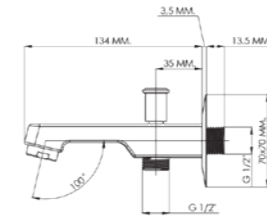

COMPLEMENTARY PRODUCTS

Square Brass Spout With Diverter

Code	Color
AS 121 108 01	Chrome
AS 121 108 02	Matte Black
AS 121 108 03	Gold (PVD)