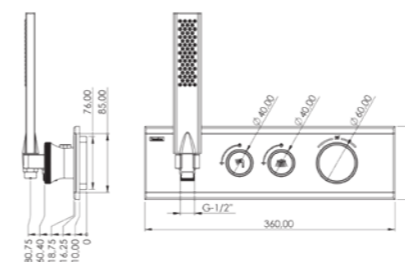

SHINE 2 Way Shower System - Thermostatic

- -Stainless steel panel
- -Polyamide body
- -Thermostatic cartridge
- -Tempered extra-clear scratch-resistant glass
- -Soft-flow brass hand shower
- -360-degree rotating shower hose (160 cm)
- -Dual-component acrylic matte special paint or PVD Gold
- -304 quality stainless steel head shower
- -Water leak-preventive concealed box system

Code	Color
AD 114 220 01	Chrome
AD 114 220 02	Matte Black
AD 114 220 03	Gold (PVD)
AD 114 220 07	Chrome/White Glass
AD 114 220 08	Chrome/Black Glass