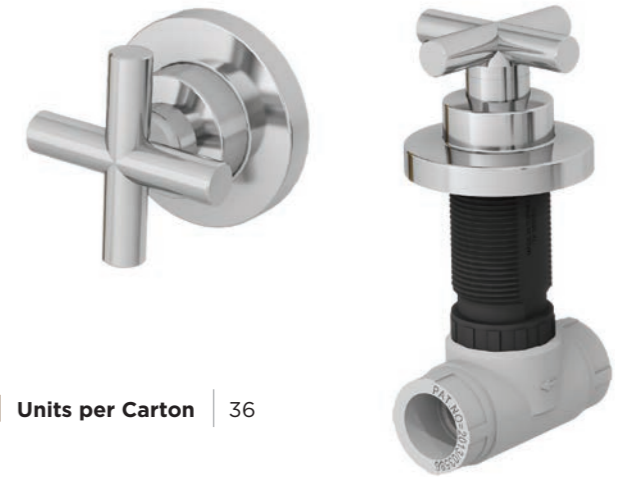

25 mm (3/4)

Code	Color
VN 102 125 01	Chrome

Units per Carton | 36

PLUS Valve

Code	Color
SU 137 120 01	Chrome

EKO SQUARE Concealed Valve

20 mm (1/2)

Code	Color
VN 103 120 01	Chrome