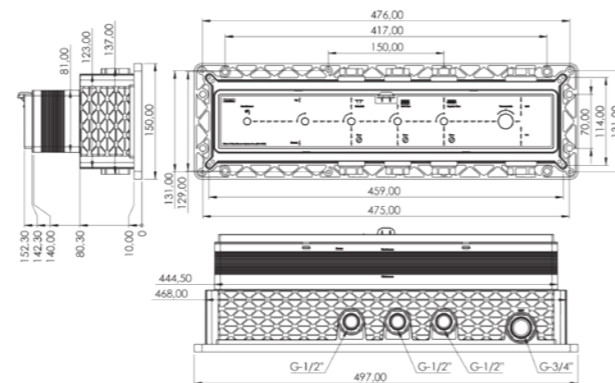

Code	Color
AD 114 421 01	Chrome
AD 114 421 02	Matte Black
AD 114 421 03	Gold (PVD)
AD 114 421 07	Chrome/White Glass
AD 114 421 08	Chrome/Black Glass