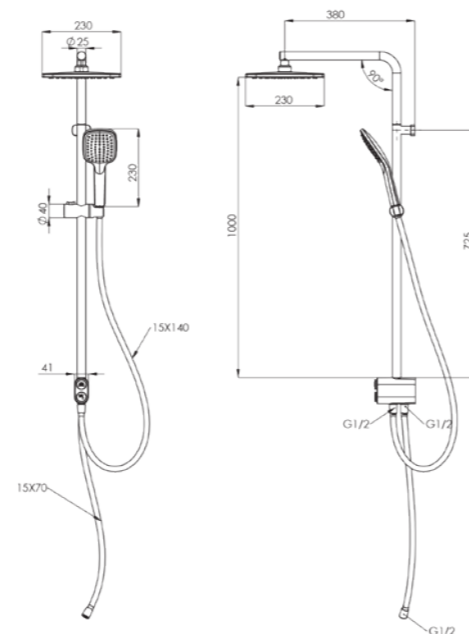

Code	Color
DR 103 219 01	Chrome
DR 103 219 02	Matte Black

 Units per Carton | 6

Chrome

Matte Black

Note: The product may differ from the images in terms of color.

TENA

TENA 2 Way Shower Column - Square

- 304 quality Stainless Steel pipe
- Push-button diverter
- Dual-component acrylic matte special paint
- Two-way (dual flow at the same time)
- 360-degree rotating shower hose (160 cm)
- Head shower with adjustable tilt angle

Code	Color
DR 101 218 01	Chrome
DR 101 218 02	Matte Black

Units per Carton | 8

TENA

TENA 2 Way Shower Column - Round

- 304 quality Stainless Steel pipe
- Push-button diverter
- Dual-component acrylic matte special paint
- Two-way (dual flow at the same time)
- 360-degree rotating shower hose (160 cm)
- Head shower with adjustable tilt angle