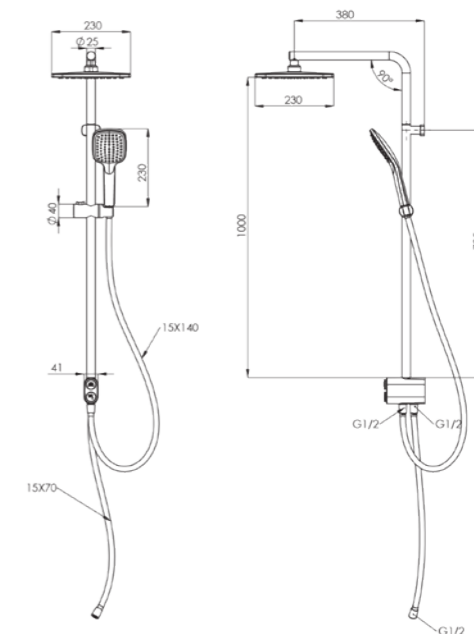

TENA 2 Way Shower Column - Round

- -304 quality Stainless Steel pipe
- -Push-button diverter
- -Dual-component acrylic matte special paint
- -Two-way (dual flow at the same time)
- -360-degree rotating shower hose (160 cm)
- -Head shower with adjustable tilt angle

Code	Color
DR 101 219 01	Chrome
DR 101 219 02	Matte Black

Units per Carton | 8