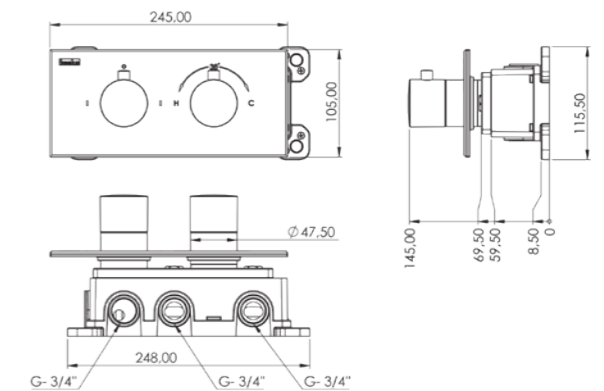

Code	Color
AD 102 220 01	Chrome
AD 102 220 02	Matte Black
AD 102 220 03	Gold (PVD)
AD 102 220 07	Chrome/White Glass
AD 102 220 08	Chrome/Black Glass

Units per Carton | 4