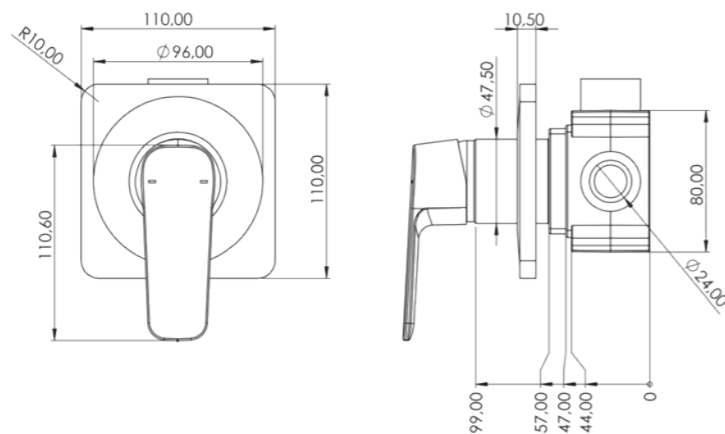

MISIS

MISIS Single-Way Shower System - Square

- -Chrome-plated mirror on ABS
- -PPR-C inner body
- -Ceramic cartridge
- -Dual-component acrylic matte special paint
- -Head shower with adjustable tilt angle

Code	Color
AD 112 119 01	Chrome
AD 112 119 02	Matte Black

Units per Carton | 8