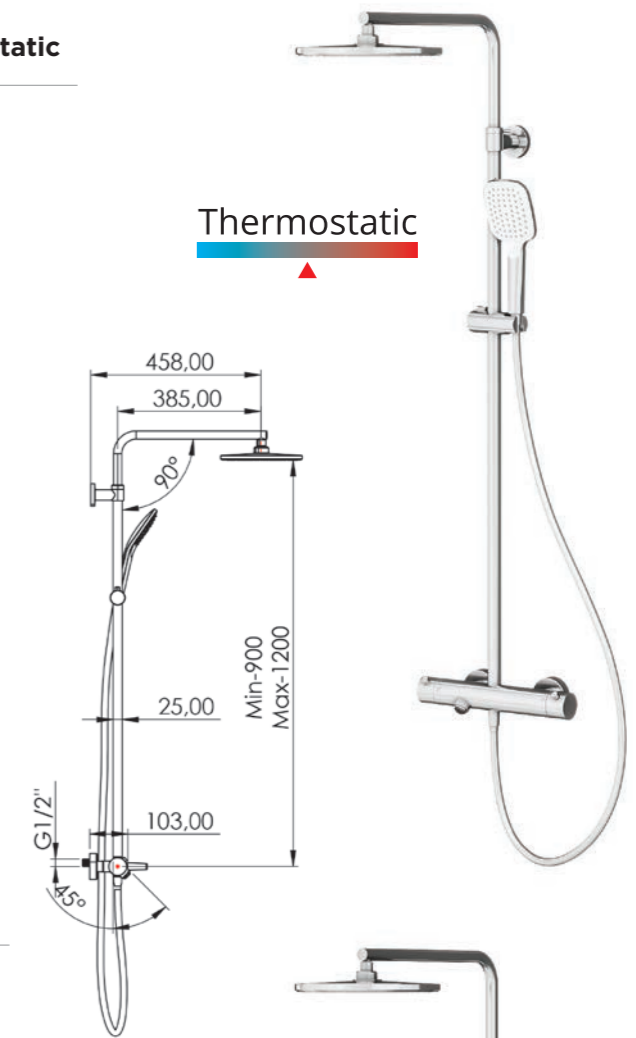

Code	Color
DK 103 310 23	Chrome / Mirror
DK 103 310 02	Black

Units per Carton | 6

PERLA 3 Way Shower System - Thermostatic

- 304 quality Stainless Steel pipe
- Tempered extra-clear scratch-resistant glass
- Thermostatic cartridge
- Dual-component acrylic matte special paint
- 360-degree rotating shower hose (160 cm)
- Adjustable shower rail height
- Head shower with adjustable tilt angle

Thermostatic

Code	Color
DK 101 320 02	Matte Black
DK 101 320 07	Chrome/White Glass
DK 101 320 08	Chrome/Black Glass

Units per Carton | 6

PERLA 3 Way Shower System - Mix

- 304 quality Stainless Steel pipe
- Tempered extra-clear scratch-resistant glass
- Ceramic cartridge
- Dual-component acrylic matte special paint
- 360-degree rotating shower hose (160 cm)
- Adjustable shower rail height
- Head shower with adjustable tilt angle

Code	Color
DK 101 310 02	Matte Black
DK 101 310 07	Chrome/White Glass
DK 101 310 08	Chrome/Black Glass

Units per Carton | 6

ESTELLA

ESTELLA 3 Way Shower System - Thermostatic

- 304 quality Stainless Steel pipe
- Thermostatic cartridge
- Dual-component acrylic matte special paint
- 360-degree rotating shower hose (160 cm)
- Adjustable shower rail height
- Head shower with adjustable tilt angle

Code	Color
DK 102 320 01	Chrome
DK 102 320 02	Matte Black

ESTELLA 3 Way Shower System - Mix

- 304 quality Stainless Steel pipe
- Ceramic cartridge
- Dual-component acrylic matte special paint
- 360-degree rotating shower hose (160 cm)
- Adjustable shower rail height
- Head shower with adjustable tilt angle