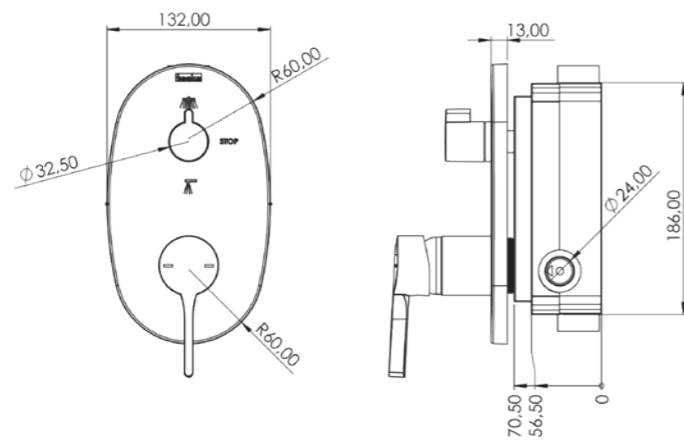

Code	Color
AD 110 210 01	Chrome
AD 110 210 02	Matte Black

Units per Carton | 6