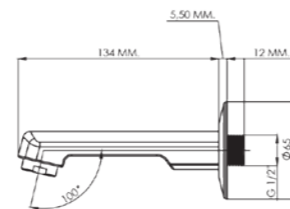

Round Straight Brass Spout

Code	Color
AS 120 109 01	Chrome
AS 120 109 02	Matte Black
AS 120 109 03	Gold (PVD)

Note: The product may differ from the images in terms of color.