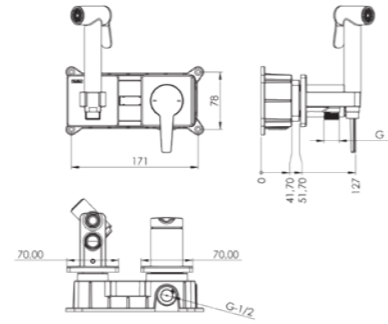

LIVA TERA

LIVA TERA Shut-off Set - Dual Water Inlet

- -Brass body
- -Hot-Cold dual-water inlet
- -Ceramic cartridge
- -Brass shut-off handle
- -360-degree rotating shower hose (120 cm)
- -PVD coating (Gold)
- -Double-component acrylic matte special paint

Code	Color
TB 105 110 01	Chrome
TB 105 110 02	Matte Black
TB 105 110 03	Gold (PVD)

Units per Carton | 12

ALAX TERA

ALAX TERA Shut-off Set - Dual Water Inlet

Code	Color
TB 106 110 01	Chrome
TB 106 110 02	Matte Black
TB 106 110 03	Gold (PVD)

Units per Carton | 12