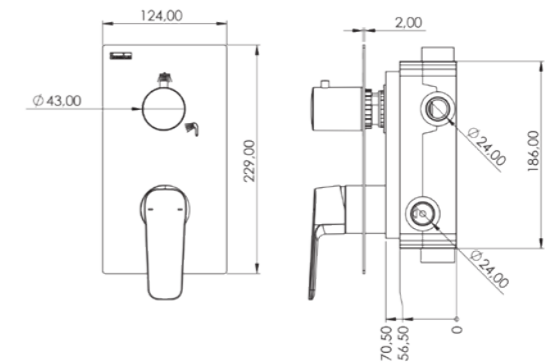

CIERA PRO

CIERA PRO 2 Way Shower System - Mix

- -304 quality Stainless Steel extra-thin mirror
- -PPR-C inner body
- -Ceramic cartridge
- -360-degree rotating shower hose (160 cm)
- -Double-component acrylic matte special paint or PVD
- -Head shower with adjustable tilt angle

Code	Color
AD 106 210 01	Chrome
AD 106 210 02	Matte Black
AD 106 210 03	Gold (PVD)

Units per Carton | 6