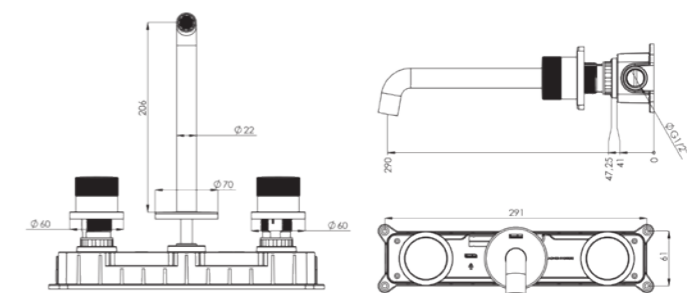

TRIA

TRIA Concealed Bathroom Sink Faucet

Code	Color
LB 115 110 01	Chrome
LB 115 110 02	Matte Black
LB 115 110 03	Gold (PVD)

Units per Carton | 8

Note: The product may differ from the images in terms of color.