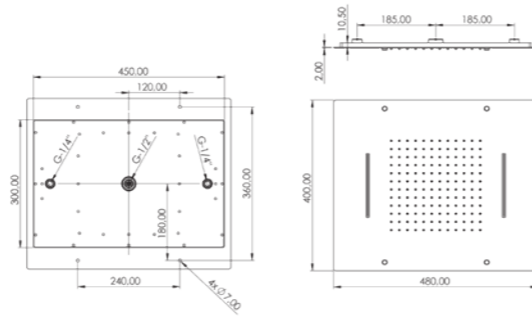

METAL OVERHEAD SHOWERS

RECTANGULAR Overhead Shower Dual Function 40x48 cm

-304 Quality Stainless Steel
-Dual Function (Waterfall flow - Straight flow)

Code	Color
AS 110 204 01	Chrome
AS 110 204 02	Matte Black
AS 110 204 03	Gold (PVD)