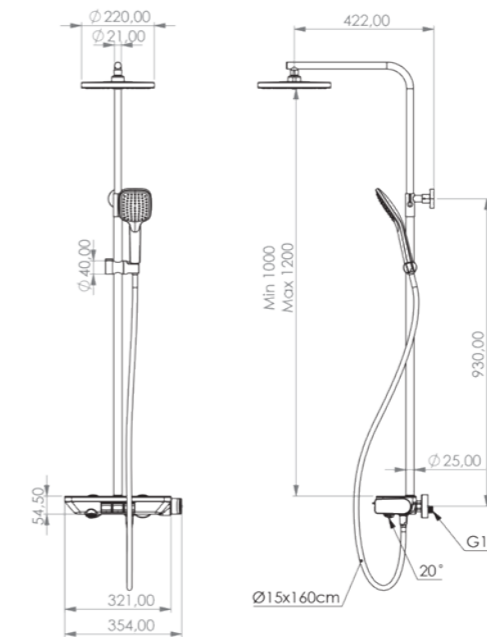

PIANO

PIANO 3 Way Shower System - Mix

- 304 quality Stainless Steel pipe
- Ceramic cartridge
- Dual-component acrylic matte special paint
- 360-degree rotating shower hose (160 cm)
- Adjustable shower rail height
- Head shower with adjustable tilt angle

Code	Color
DK 103 310 23	Chrome / Mirror
DK 103 310 02	Black

Units per Carton | 6