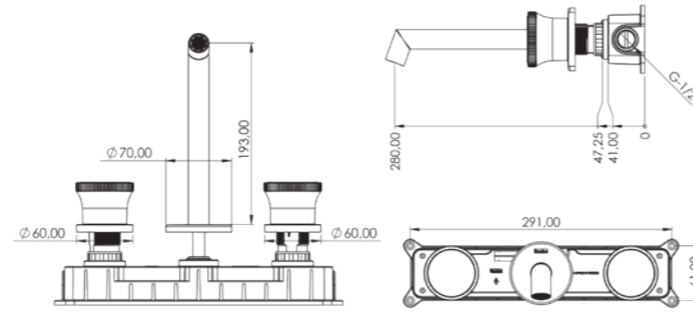

Code	Color
LB 113 110 01	Chrome
LB 113 110 02	Matte Black
LB 113 110 03	Gold (PVD)
LB 113 110 07	Chrome/White Glass
LB 113 110 08	Chrome/Black Glass