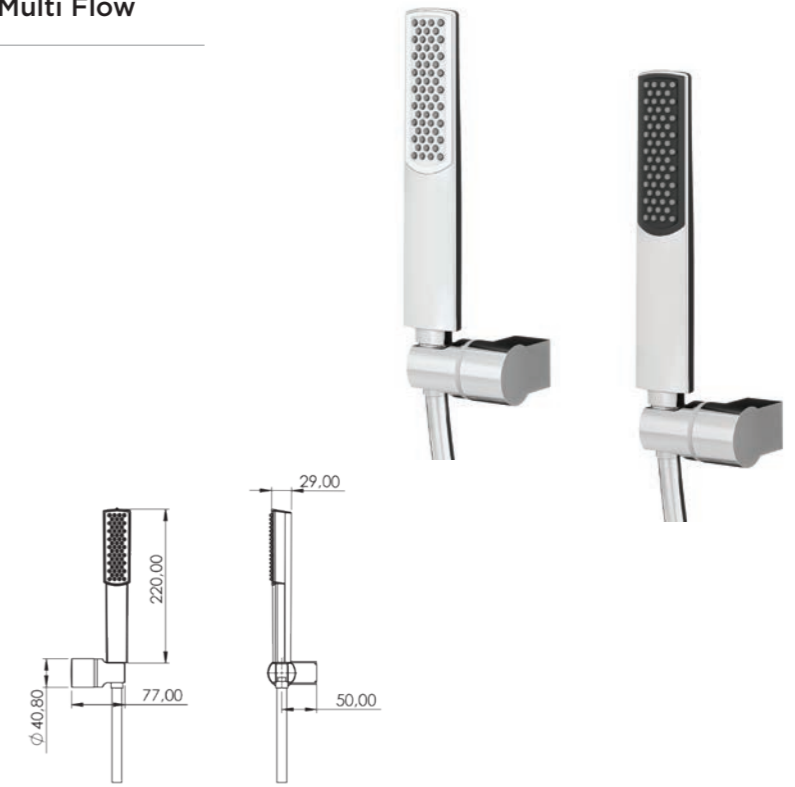

VENO Articulated Hand Showers - Multi Flow

- -Chrome-plated body over ABS
- -Smart Flex Hose (160 cm)
- -Dual-component acrylic matte special paint

Code	Color
AS 105 102 11	Chrome White
AS 105 102 12	Chrome Black
AS 105 102 02	Matte Black
AS 105 102 03	Gold (PVD)

Units per Carton | 24