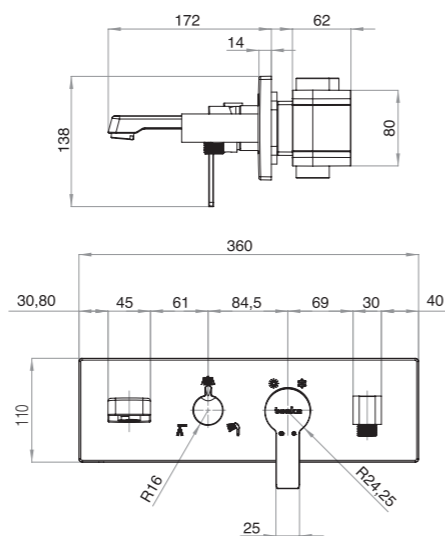

3 Way Concealed Bathroom Mixer - Ciera - Mix

Code	Color
PB 105 312 07	Chrome/White Glass
PB 105 312 08	Chrome/Black Glass

Units per Carton | 12