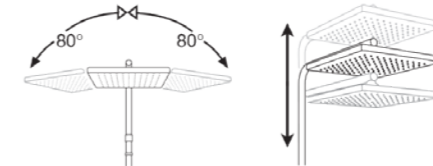

Code	Color
DK 103 320 23	Chrome / Mirror
DK 103 320 02	Black

Units per Carton | 6

Thermostatic

PIANO

PIANO 3 Way Shower System - Mix

- 304 quality Stainless Steel pipe
- Ceramic cartridge
- Dual-component acrylic matte special paint
- 360-degree rotating shower hose (160 cm)
- Adjustable shower rail height
- Head shower with adjustable tilt angle