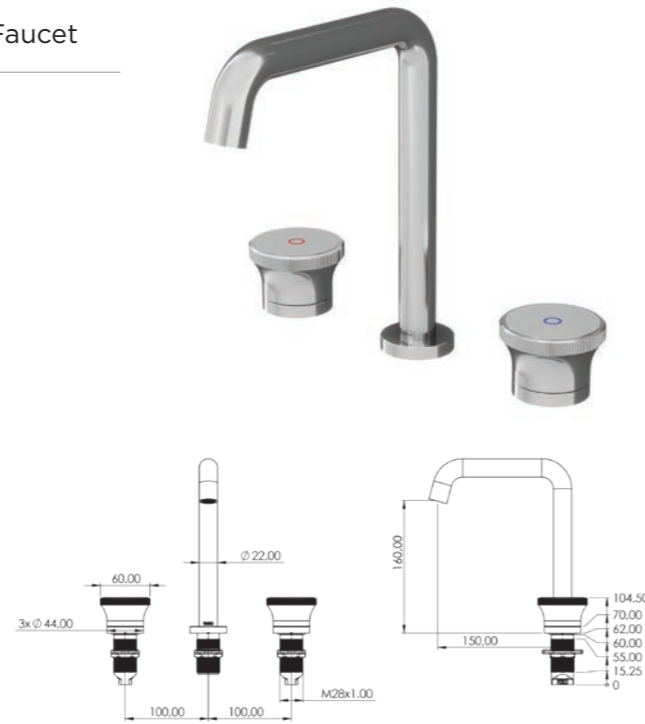

NORMA SHINE

NORMA SHINE Concealed Bathroom Sink Faucet

- -Brass body
- -Hot-Cold separate levers
- -PVD coating (Gold)
- -Double-component acrylic matte special paint

Code	Color
LB 110 110 01	Chrome
LB 110 110 02	Matte Black
LB 110 110 03	Gold (PVD)
LB 110 110 07	Chrome/White Glass
LB 110 110 08	Chrome/Black Glass

Units per Carton | 8

Note: The product may differ from the images in terms of color.

NORMA PLUS

NORMA PLUS Concealed Bathroom Sink Faucet

- -Brass body
- -Hot-Cold separate levers
- -PVD coating (Gold)
- -Double-component acrylic matte special paint

Code	Color
LB 111 110 01	Chrome
LB 111 110 02	Matte Black
LB 111 110 03	Gold (PVD)

Units per Carton | 8