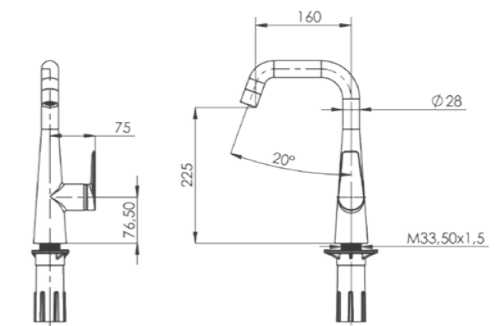

AXIS

AXIS Kitchen Sink Faucet

Code	Color
EB 102 110 01	Chrome
EB 102 110 02	Matte Black
EB 102 110 03	Gold (PVD)