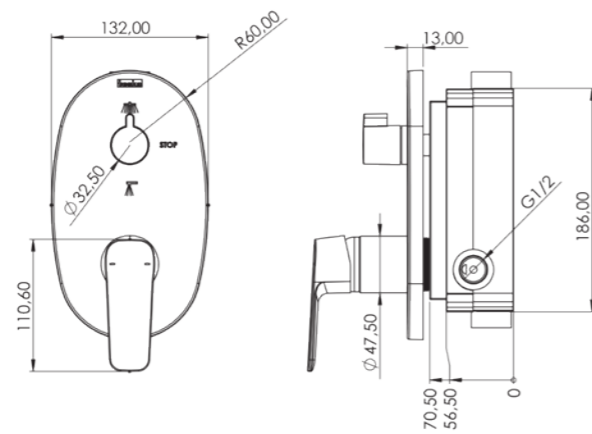

TENEDOS

TENEDOS 2+1 Way Shower System - Mix

- -Chrome-plated mirror on ABS
- -PPR-C inner body
- -Ceramic cartridge
- -360-degree rotating shower hose (160 cm)
- -Dual-component acrylic matte special paint
- -Head shower with adjustable tilt angle

Code	Color
AD 108 310 01	Chrome
AD 108 310 02	Matte Black

Units per Carton | 6