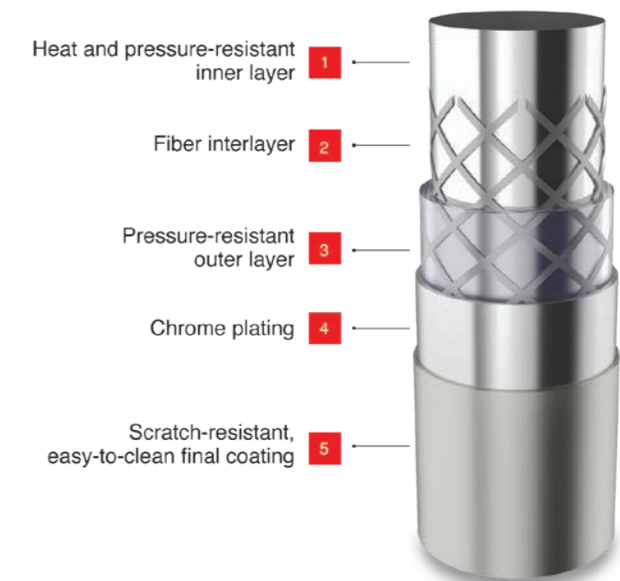

SMART FLEX®

A first in Turkey, **100%** locally produced by Teska

1. Heat and pressure-resistant inner layer
2. Fiber interlayer
3. Pressure-resistant outer layer
4. Chrome plating
5. Scratch-resistant, easy-to-clean final coating