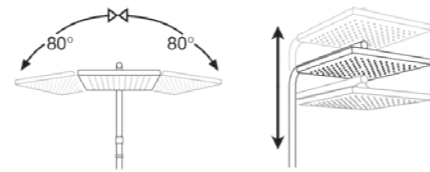

PERLA 3 Way Shower System - Thermostatic

- -304 quality Stainless Steel pipe
- -Tempered extra-clear scratch-resistant glass
- -Thermostatic cartridge
- -Dual-component acrylic matte special paint
- -360-degree rotating shower hose (160 cm)
- -Adjustable shower rail height
- -Head shower with adjustable tilt angle