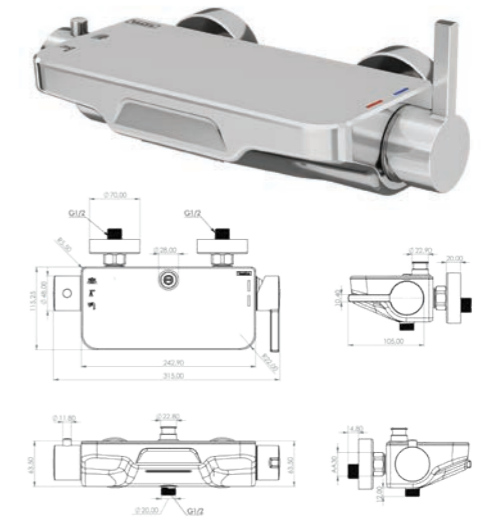

PERLA

PERLA Bathroom Mixer - Mix

Code	Color
BB 101 210 01	Chrome
BB 101 210 02	Matte Black