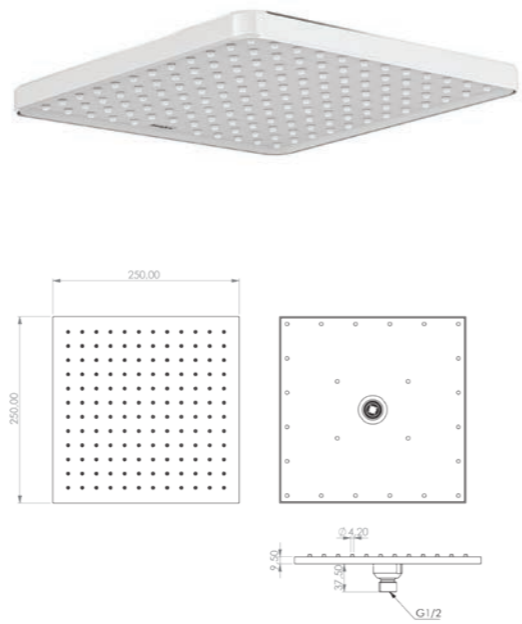

Units per Carton | 24

Note: The product may differ from the images in terms of color.

ABS OVERHEAD SHOWERS

ROUND Overhead Shower 25Ø

- -Chrome plating on ABS
- -Single Function

Code	Color
AS 115 102 11	Chrome White
AS 115 102 12	Chrome Black
AS 115 102 02	Matte Black
AS 115 102 03	Gold (PVD)