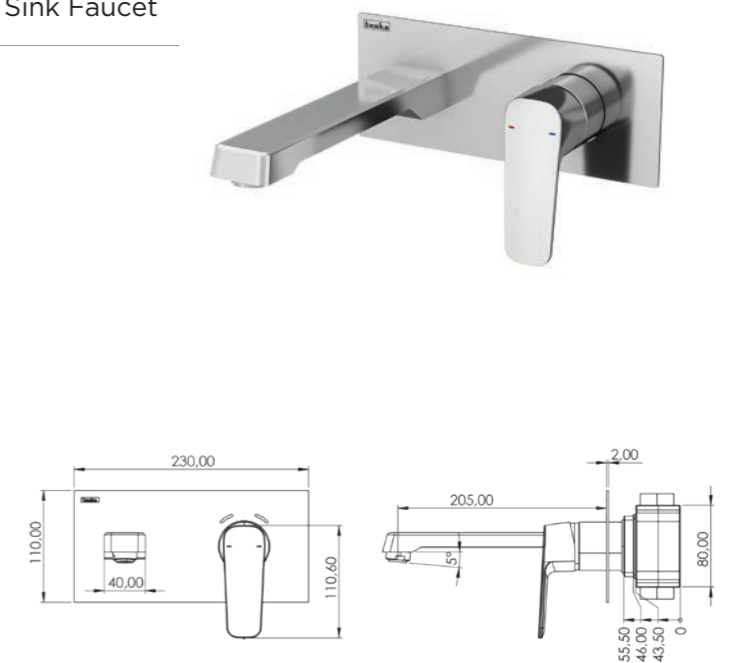

Note: The product may differ from the images in terms of color.