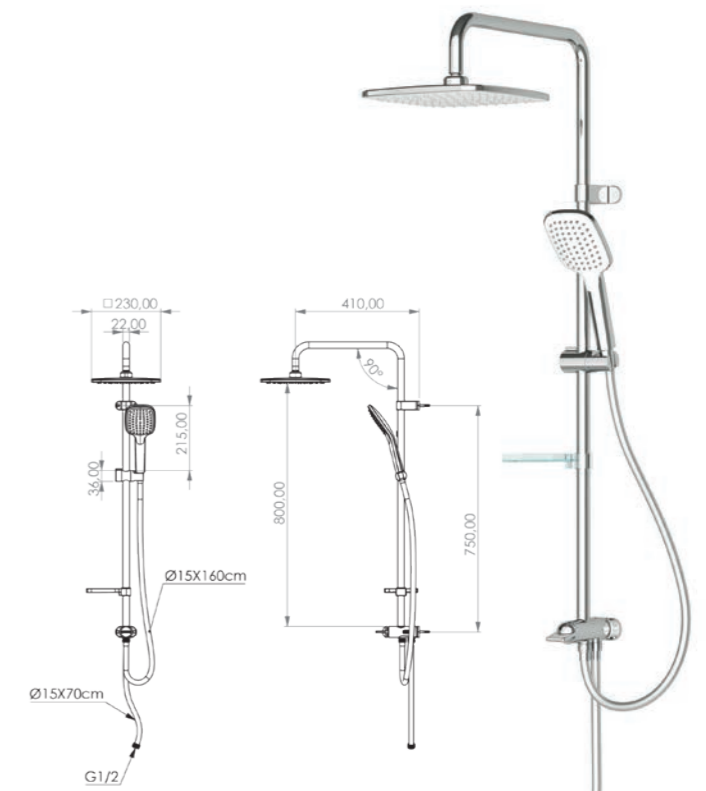

Code	Color
DK 102 320 01	Chrome
DK 102 320 02	Matte Black

ESTELLA 3 Way Shower System - Mix

- 304 quality Stainless Steel pipe
- Ceramic cartridge
- Dual-component acrylic matte special paint
- 360-degree rotating shower hose (160 cm)
- Adjustable shower rail height
- Head shower with adjustable tilt angle

Code	Color
DK 102 310 01	Chrome
DK 102 310 02	Matte Black

 Units per Carton | 6

Note: The product may differ from the images in terms of color.

JOY

JOY 2 Way Shower Column - Square

- 304 quality Stainless Steel pipe-Push-button diverter
- Dual-component acrylic matte special paint
- 360-degree rotating shower hose (160 cm)
- Head shower with adjustable tilt angle

Code	Color
DR 103 218 01	Chrome
DR 103 218 02	Matte Black

JOY 2 Way Shower Column - Round

- 304 quality Stainless Steel pipe-Push-button diverter
- Dual-component acrylic matte special paint
- 360-degree rotating shower hose (160 cm)
- Head shower with adjustable tilt angle

Code	Color
DR 103 219 01	Chrome
DR 103 219 02	Matte Black

 Units per Carton | 6

Chrome

Matte Black

Note: The product may differ from the images in terms of color.

TENA

TENA 2 Way Shower Column - Square

- 304 quality Stainless Steel pipe
- Push-button diverter
- Dual-component acrylic matte special paint
- Two-way (dual flow at the same time)
- 360-degree rotating shower hose (160 cm)
- Head shower with adjustable tilt angle